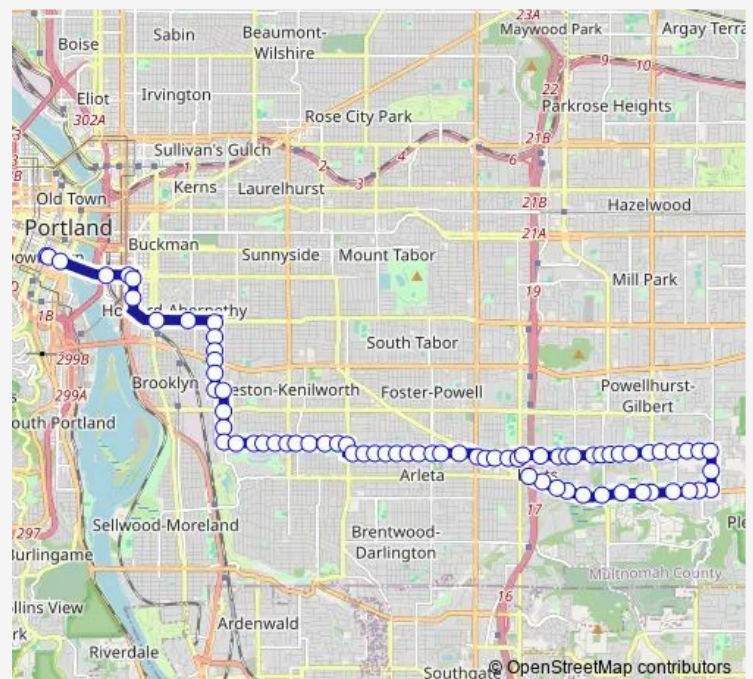

12900 Block SE Harold

SE Harold & 128th

12400 Block SE Harold

Route schedule

SE Foster & 94th (I-205 Overpass) — SW Madison & 5th

Monday 05:08-19:10

Tuesday 05:08-19:10

Wednesday 05:08-19:10

Thursday 05:08-19:10

Friday 05:08-19:10

Saturday 09:00-17:19

Sunday 09:00-17:19

Route info

Direction: SE Foster & 94th (I-205 Overpass)

Stops: 75

Trip Duration: 1 hour 0 min

10 — Harold St

SE Harold & 122nd

SE Harold & 118th

SE Harold & 115th

SE Harold & 113th

SE Harold & 111th

SE Harold & 109th

SE Harold & 104th