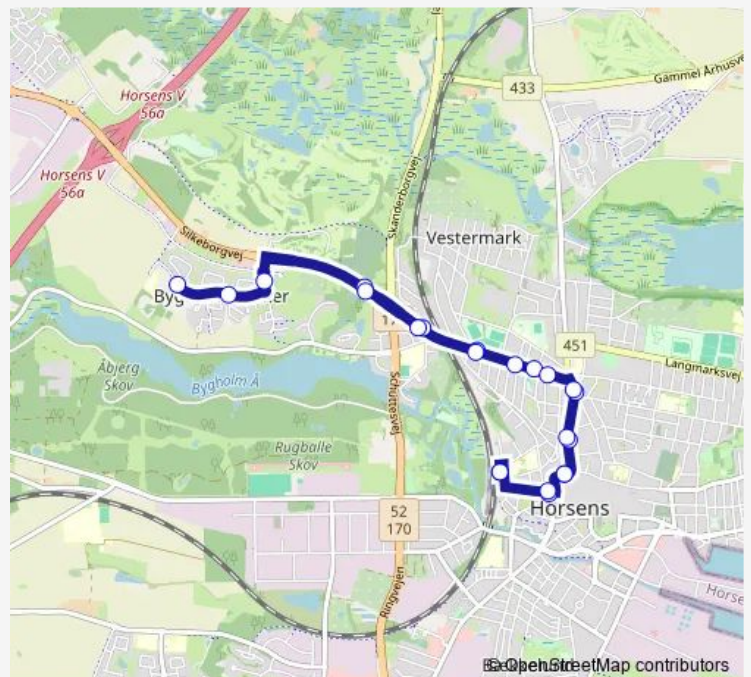

Direction

Horsens Trafikterminal — Horsens Trafikterminal

22 stops

[Open route schedule](#)

- Horsens Trafikterminal
- Vitus Berings Plads (Horsens Kom)
- Svanes Torv (Horsens Kom)
- Smedetorvet/Allégade (Horsens Kom)
- Nørretorv (Horsens Kom)
- Ryegade/Vestergade (Horsens Kom)
- Vesthallen/Vestergade (Horsens Kom)
- Horsens Gymnasium og HF/Silkeborgvej
- Vestre Kirkegård (Horsens Kom)
- Bygholm Bakker/ Bjørnshave (Horsens Kom)
- Bygholm Bakker/Munskbakke (Horsens Kom)
- Bygholm Bakker/Rosenkrantzvej (Horsens Kom)
- Vestre Kirkegård (Horsens Kom)
- Horsens Gymnasium og HF/Silkeborgvej
- Vesthallen/Vestergade (Horsens Kom)
- Istedgade/Vestergade (Horsens Kom)
- Nygade/Vestergade (Horsens Kom)
- Nørretorv (Horsens Kom)
- Smedetorvet/Allégade (Horsens Kom)
- Svanes Torv (Horsens Kom)
- Vitus Berings Plads (Horsens Kom)

Route schedule

Horsens Trafikterminal — Horsens Trafikterminal

Monday	05:00-22:00
Tuesday	05:00-22:00
Wednesday	05:00-22:00
Thursday	05:00-22:00
Friday	05:00-22:00
Saturday	08:00-22:00
Sunday	09:00-22:00

Route info

Direction: Horsens Trafikterminal

Stops: 22

Trip Duration: 0 hour 30 min

10 Demand and Response Bus Service time schedules and route maps are available in an offline PDF at busmaps.com. Use the busmaps.com website to see live bus times, train schedule or subway schedule, and step-by-step directions for all public transit in Horsens