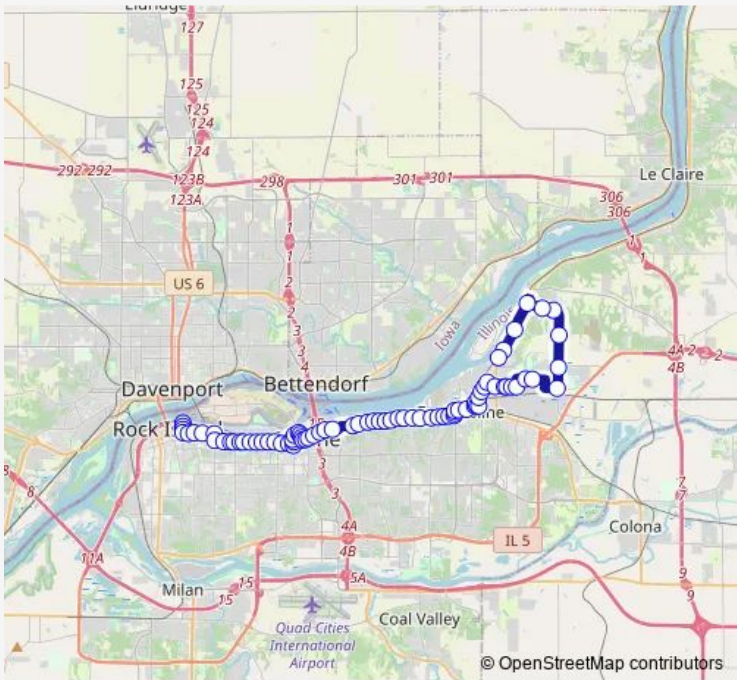

Direction
 East Pointe — District
 47 stops
[Open route schedule](#)

- East Pointe
- East Pointe
- 10 St & 15 Ave
- Runners Park Shelter
- 7 St & 15 Ave
- 7 St & 16 Ave
- 6 St & 16 Ave
- 5 St & 16 Ave
- 16 Ave & Kennedy Dr
- 2 St & 16 Ave
- 1 St & 16 Ave
- 53 St & 4 Ave
- 50 St & 4 Ave
- 48 St & 4 Ave
- 45 St & 4 Ave
- 43 St & 4 Ave
- 41 St & 4 Ave
- 39 St & 4 Ave
- 37 St & 4 Ave
- 34 St & 4 Ave
- Riverside Park Shelter

Route schedule
 East Pointe — District

Monday	05:00-05:30
Tuesday	05:00-05:30
Wednesday	05:00-05:30
Thursday	05:00-05:30
Friday	05:00-05:30
Saturday	08:00
Sunday	08:00-16:30

Route info
 Direction: East Pointe
 Stops: 47
 Trip Duration: 0 hour 30 min

27 St & 4 Ave

23 St & 4 Ave

19 St & 4 Ave

17 St & 4 Ave

15 St & 4 Ave

Centre Station

15 St & River Dr

15 St & 4 Ave

Route info

Direction: District

Stops: 57

Trip Duration: 0 hour 30 min

15 St & River Dr

15 St & 4 Ave

15 St & 5 Ave Shelter

15 St & 6 Ave