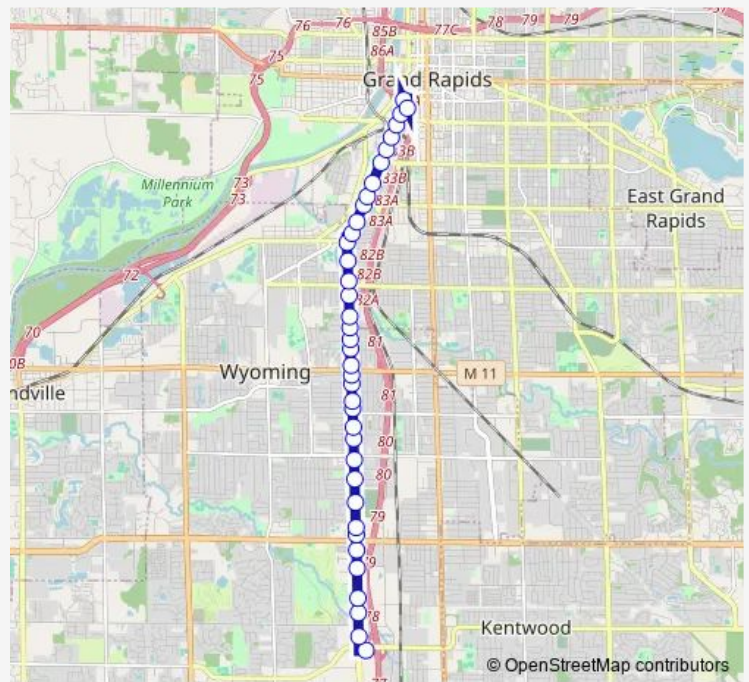

## Bus 10 Clyde Park

[Go to website](#)

**Direction**  
 Meijer - 54th St — Rapid Central Station  
 38 stops  
[Open route schedule](#)

- Meijer - 54th St
- Clyde Park/54th (Nb)
- Clyde Park/Leisure (Nb)
- Clyde Park/4900 Clyde Park (Nb)
- Clyde Park/47th (Nb)
- Clyde Park/Dolphin (Nb)
- Clyde Park/44th (Nb)
- Clyde Park/Prairieville (Nb)
- Clyde Park/Floyd (Nb)
- Clyde Park/Marcia (Nb)
- Clyde Park/36th (Nb)
- Clyde Park/Byrant (Nb)
- Clyde Park/Kentfield (Nb)
- Clyde Park/32nd (Nb)
- Clyde Park/Den Hertog (Nb)
- Clyde Park/Colrain (Nb)
- Clyde Park/28th - South (Nb)
- Clyde Park/28th - North (Nb)
- Clyde Park/26th (Nb)
- Clyde Park/Aldon (Nb)
- Clyde Park/Alger (Nb)

### Route schedule

Meijer - 54th St — Rapid Central Station

Monday	05:14-22:42
Tuesday	05:14-22:42
Wednesday	05:14-22:42
Thursday	05:14-22:42
Friday	05:14-22:42
Saturday	06:12-21:43
Sunday	07:42-18:43

### Route info

Direction: Meijer - 54th St

Stops: 38

Trip Duration: 0 hour 22 min

10 — Clyde Park

Clyde Park/Baylis (Nb)

Clyde Park/Cutler (Nb)

Clyde Park/Burton (Nb)

Cesar Chavez/Graham (Nb)

Cesar Chavez/Pleasant (Nb)

Cesar Chavez/Wealthy (Nb)

Cesar Chavez/Goodrich (Nb)

Cesar Chavez/Cherry (Nb)

Rapid Central Station

**Direction**

Rapid Central Station — Meijer - 54th St