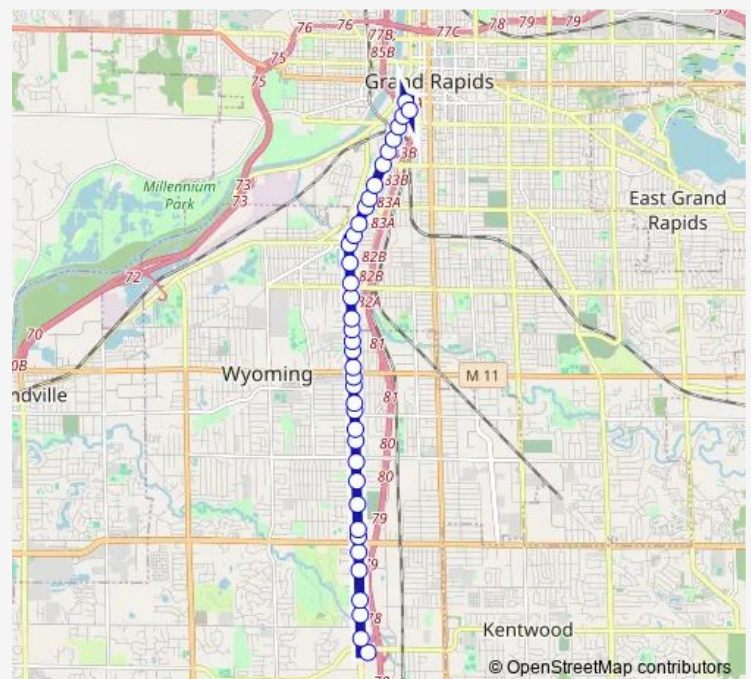

Clyde Park/26th (Nb)

Clyde Park/Aldon (Nb)

Clyde Park/Alger (Nb)

Route schedule

Meijer - 54th St — Rapid Central Station

Monday 05:14-22:42

Tuesday 05:14-22:42

Wednesday 05:14-22:42

Thursday 05:14-22:42

Friday 05:14-22:42

Saturday 06:12-21:43

Sunday 07:42-18:43

Route info

Direction: Meijer - 54th St

Stops: 38

Trip Duration: 0 hour 22 min

Cesar Chavez/Cherry (Nb)

Rapid Central Station

Direction

Rapid Central Station — Meijer - 54th St

40 stops

[Open route schedule](#)

Rapid Central Station

Cesar Chavez/Goodrich (Sb)