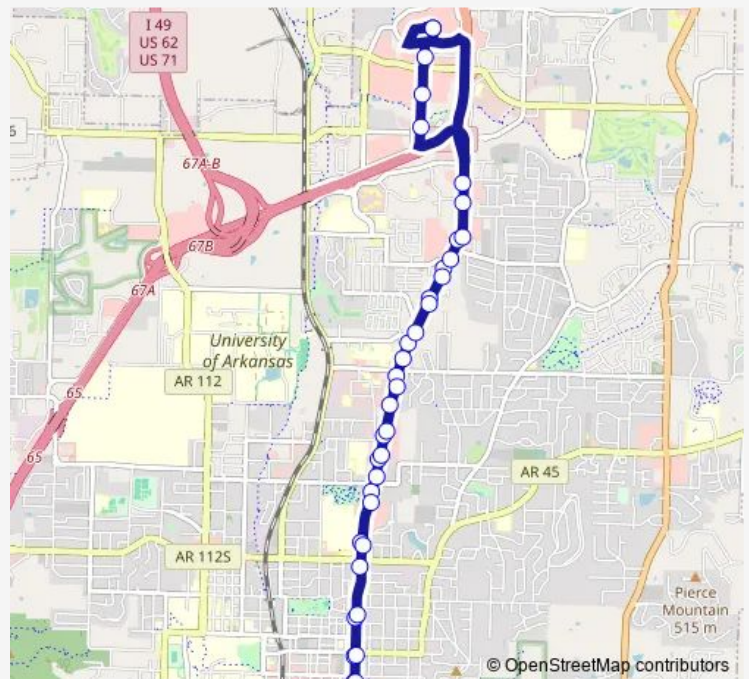

## Bus 10 Route 10

[Go to website](#)

**Direction**  
 NWA Mall — NWA Mall

42 stops

[Open route schedule](#)

- NWA Mall
- N College & Masonic (West)
- N College & Longview (West)
- N College & Fiesta Square (West)
- N College & Appleby (West)
- N College & Golden Eagle (West)
- N College & Sunbridge (West)
- N College & Township (West)
- N College at Mermaids (West)
- N College & Poplar (West)
- N College & Green Acres (West)
- N College & Sycamore (West)
- N College at Va
- N College & North (West)
- N College & Davidson (West)
- N College & Lafayette (West)
- N College & Dickson (West)
- Center & Church (North)
- Hillcrest Towers
- Spring at Theatresquared
- Fayetteville Library (West)

### Route schedule

NWA Mall — NWA Mall

Monday	06:30-18:30
Tuesday	06:30-18:30
Wednesday	06:30-18:30
Thursday	06:30-18:30
Friday	06:30-18:30
Saturday	—
Sunday	—

### Route info

Direction: NWA Mall

Stops: 42

Trip Duration: 0 hour 55 min

10 — Route 10

City Admin

N College & Center (East)

N College & Dickson (East)

N College & Lafayette (East)

N College & Trenton (East)

N College & Oakwood (East)

N College at Evelyn Hills

N College & Sycamore (East)

N College at Chief Motel

N College & Poplar (East)

N College at Ozark Bowling Lanes