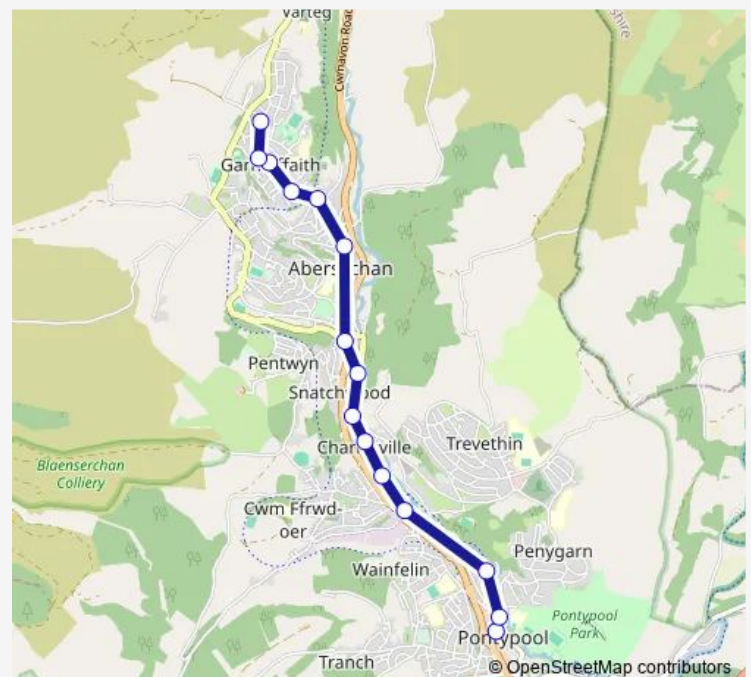

Tuesday 08:24-16:24

Wednesday 08:24-16:24

Thursday 08:24-16:24

Friday 08:24-16:24

Saturday 08:24-16:24

Sunday —

Route info

Direction: Market Square

Stops: 15

Trip Duration: 0 hour 14 min

10 — Garndiffaith - Pontypool

Direction

Penylan Road — Market Square

28 stops

[Open route schedule](#)

Penylan Road

Route schedule

Penylan Road — Market Square

Monday 08:38-16:38

Tuesday 08:38-16:38

Wednesday 08:38-16:38

Thursday 08:38-16:38

Friday 08:38-16:38

Saturday 08:38-16:38

Sunday —

Route info

Direction: Penylan Road

Stops: 28

Trip Duration: 0 hour 23 min

Park Road

Crane Street Loop

Market Square