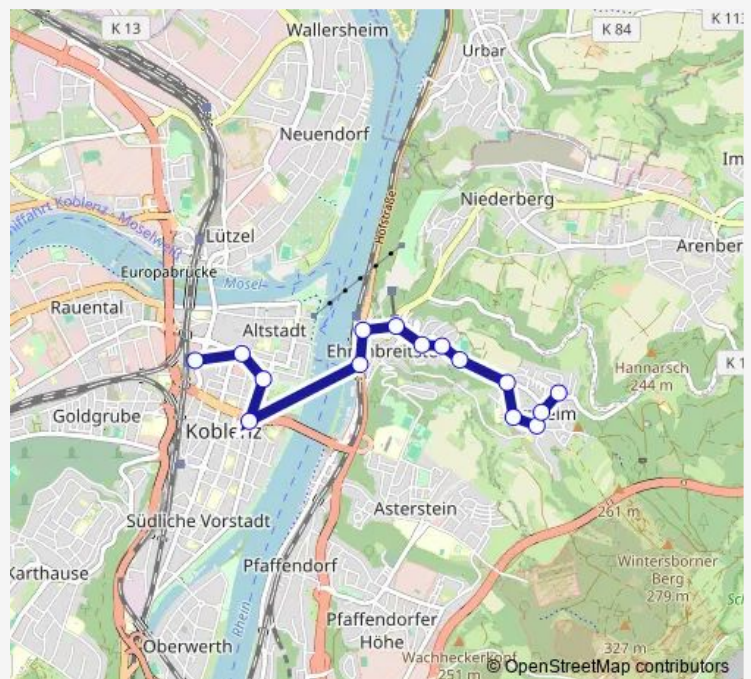

Koblenz Ehrenbreitstein Bf

Koblenz Ehrenbreitstein Kapuzinerplatz/Fähre

Koblenz Rhein-Mosel-Halle

Koblenz Zentralplatz/Forum

Koblenz Bahnhof Stadtmitte/Löhr-Center

Route schedule

Koblenz Arzheim In der Strenge — Koblenz Bahnhof
Stadtmitte/Löhr-Center

Monday 05:20-23:05

Tuesday 05:20-23:05

Wednesday 05:20-23:05

Thursday 05:20-23:05

Friday 05:20-23:05

Saturday 05:20-23:05

Sunday 07:00-23:05

Route info

Direction: Koblenz Arzheim In der Strenge

Stops: 14

Trip Duration: 0 hour 20 min

Direction

Koblenz Bahnhof Stadtmitte/Löhr-Center — Koblenz
Arzheim In der Strenge

15 stops

[Open route schedule](#)

Koblenz Bahnhof Stadtmitte/Löhr-Center

Sunday —

Route info

Direction: Koblenz Arzheim In der Strenge

Stops: 12

Trip Duration: 0 hour 12 min

10 Bus time schedules and route maps are available in an offline PDF at busmaps.com. Use the busmaps.com website to see live bus times, train schedule or subway schedule, and step-by-step directions for all public transit in Koblenz