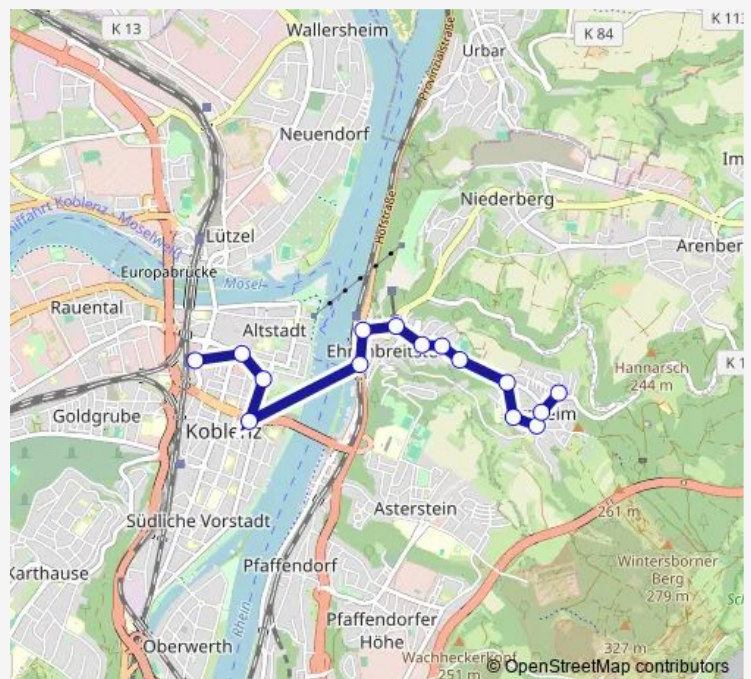

### Route schedule

Koblenz Arzheim In der Strenge — Koblenz Bahnhof  
Stadtmitte/Löhr-Center

Monday 05:20-23:05

Tuesday 05:20-23:05

Wednesday 05:20-23:05

Thursday 05:20-23:05

Friday 05:20-23:05

Saturday 05:20-23:05

### Route info

Direction: Koblenz Arzheim In der Strenge

Stops: 14

Trip Duration: 0 hour 20 min

## Route info

Direction: Koblenz Bahnhof Stadtmitte/Löhr-Center

Stops: 15

Trip Duration: 0 hour 27 min

## Route info

Direction: Koblenz Arzheim In der Strenge

Stops: 12

Trip Duration: 0 hour 12 min

10 Bus time schedules and route maps are available in an offline PDF at [busmaps.com](https://busmaps.com). Use the [busmaps.com](https://busmaps.com) website to see live bus times, train schedule or subway schedule, and step-by-step directions for all public transit in Koblenz