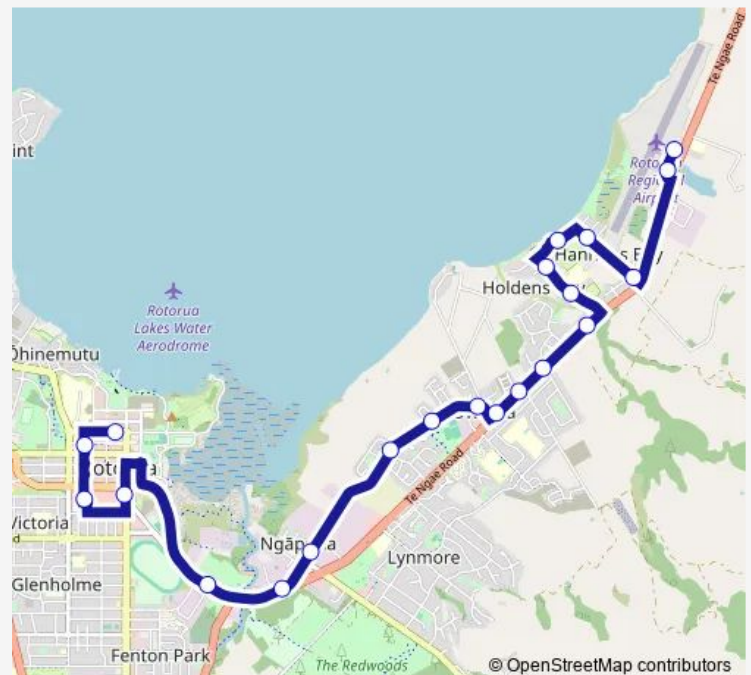

Tuesday 07:05-18:05

Wednesday 07:05-18:05

Thursday 07:05-18:05

Friday 07:05-18:05

Saturday 07:05-18:05

Sunday 07:35-16:35

Route info

Direction: Rotorua CBD - Arawa Street

Stops: 21

Route Duration: 0 hour 18 min

10 — Airport - Holdens Bay - Ngapuna - Rotorua Cbd

Direction

Rotorua Airport Terminal — Rotorua CBD - Arawa Street

15 stops

[Open route schedule](#)

Rotorua Airport Terminal

Saturday 06:50-17:53

Sunday 07:53-16:53

Route info

Direction: Rotorua Airport Terminal

Stops: 15

Trip Duration: 0 hour 17 min

Direction

Lee Road - Fronting No. 57 — Rotorua CBD - Arawa Street

Friday 07:20-18:20

Saturday 07:20-18:20

Sunday —

Route info

Direction: Lee Road - Fronting No. 57

Stops: 14

Trip Duration: 0 hour 20 min

10 Bus time schedules and route maps are available in an offline PDF at busmaps.com. Use the busmaps.com website to see live bus times, train schedule or subway schedule, and step-by-step directions for all public transit in Rotorua