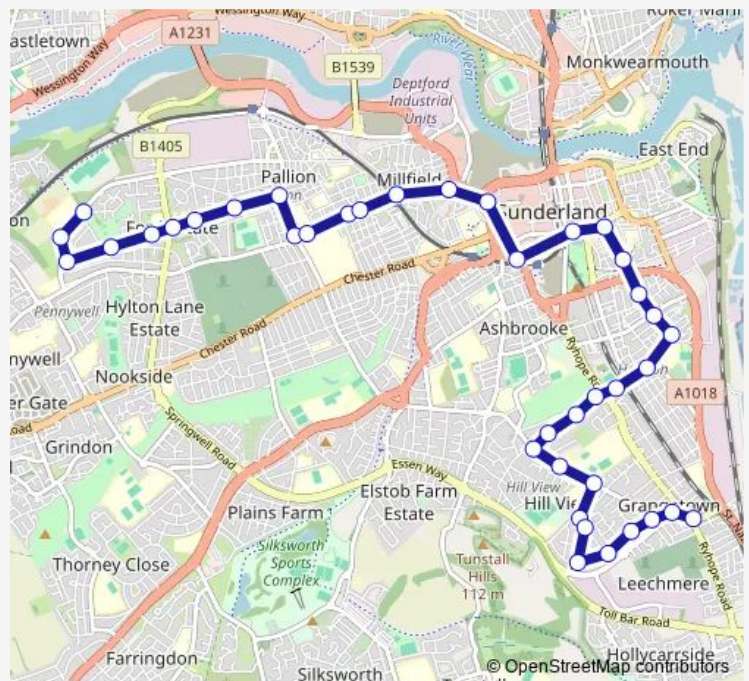

Bus 10 Pennywell - Grangetown

[Go to website](#)

Direction
Phoenix Road - St Lukes Road — Ryhope Road - Ocean Road

39 stops

[Open route schedule](#)

- Phoenix Road - St Lukes Road
- St Lukes Road-Quarry View
- Fordfield Road-St Lukes Road
- Fordfield Road-Keelmans Lane
- Fordfield Road-Havelock School
- Fordfield Road
- Hillside School
- Fordfield Road-Fourstones Road
- Fordfield Road - Garfield Street
- Pallion Road
- Royal Hospital Hylton Road G
- Hylton Road-Hume Street
- Hylton Road-John Candlish Road
- Millfield Metro
- Hylton Road-Trimdon Street
- St Michaels Way
- Stockton Road-Mary Street
- Borough Road
- Tatham Street
- Tatham Street
- Suffolk Street-Deerness Road

Route schedule

Phoenix Road - St Lukes Road — Ryhope Road - Ocean Road

Monday	06:08-22:34
Tuesday	06:08-22:34
Wednesday	06:08-22:34
Thursday	06:08-22:34
Friday	06:08-22:34
Saturday	06:37-22:34
Sunday	08:47-22:34

Route info

Direction: Phoenix Road - St Lukes Road

Stops: 39

Trip Duration: 0 hour 29 min

10 — Pennywell - Grangetown