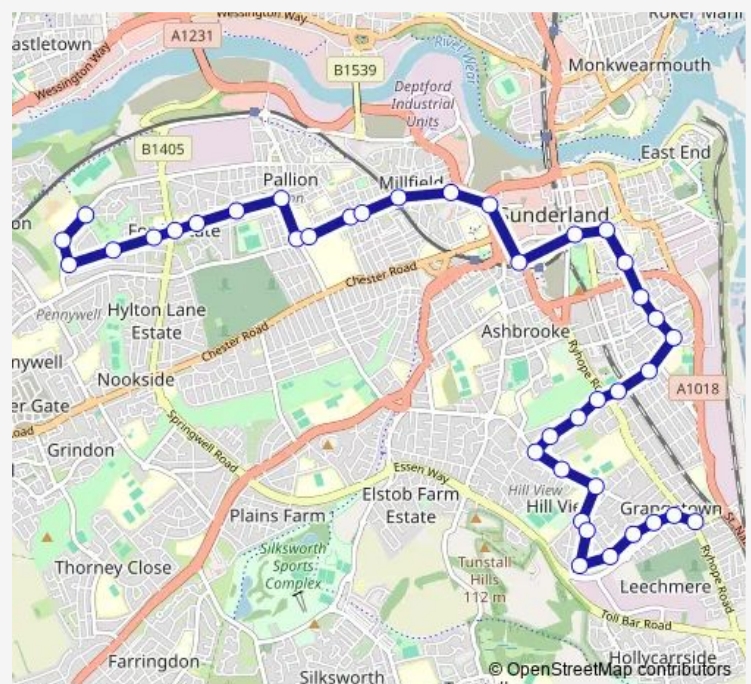

Thursday 06:08-22:34

Friday 06:08-22:34

Saturday 06:37-22:34

Sunday 08:47-22:34

Route info

Direction: Phoenix Road - St Lukes Road

Stops: 39

Trip Duration: 0 hour 33 min

Queen Alexandra Road-Ashbrooke Range

Eye Infirmary

Queen Alexandra Road-Sea View Road

Hill View Road-Sea View Road West

Hill View Road-Hill View Square

Hereford Road

Westheath Avenue-Hill View Road

Westheath Avenue-Playground

Woodstock Avenue

Leechmere Road - Ryhope Road

Ryhope Road - Ocean Road

Direction

Ocean Road - Ryhope Road — St Lukes Road - Keelmans Lane

41 stops

[Open route schedule](#)

Ocean Road - Ryhope Road