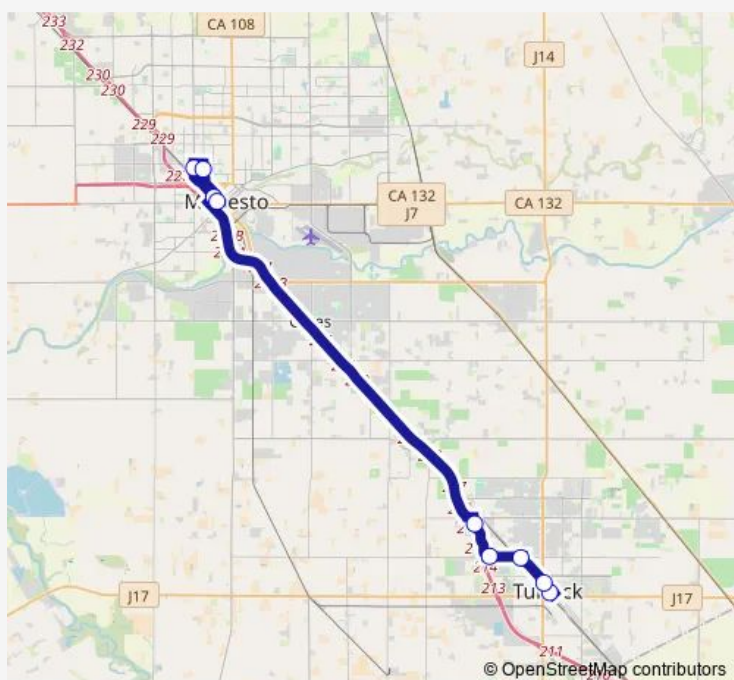

Wednesday 05:55-21:55

Thursday 05:55-21:55

Friday 05:55-21:55

Saturday —

Sunday —

Route info

Direction: Golden State Blvd. & W. Main St. (Central Park)

Stops: 9

Trip Duration: 0 hour 57 min

10 — Express Service Modesto/Turlock

Direction

9th St. & J St. (Modesto Transit Center) — Golden State Blvd. & W. Main St. (Central Park)

7 stops

[Open route schedule](#)

9th St. & J St. (Modesto Transit Center)

W. Monte Vista Ave. & Countryside Dr. (Safeway Gas Station)

W. Monte Vista Ave. & Dels Ln. (Csus)

Geer Rd. & W. Minnesota Ave.

Geer Rd. & Twentieth Century Blvd.

Golden State Blvd. & Geer Rd. (Big 5)

Golden State Blvd. & W. Main St. (Central Park)