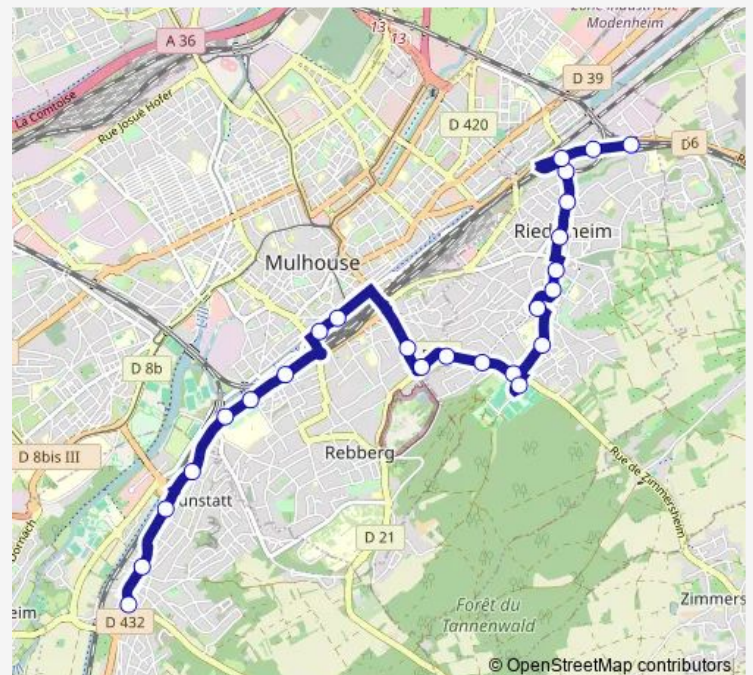

Thursday 17:46-17:47

Friday 17:46-17:47

Saturday —

Sunday —

Route info

Direction: Lycee Episcopal

Stops: 29

Trip Duration: 0 hour 42 min

STE Ursule

Direction

Vignerons — STE Ursule

25 stops

[Open route schedule](#)

Vignerons

Clemenceau

Schultz