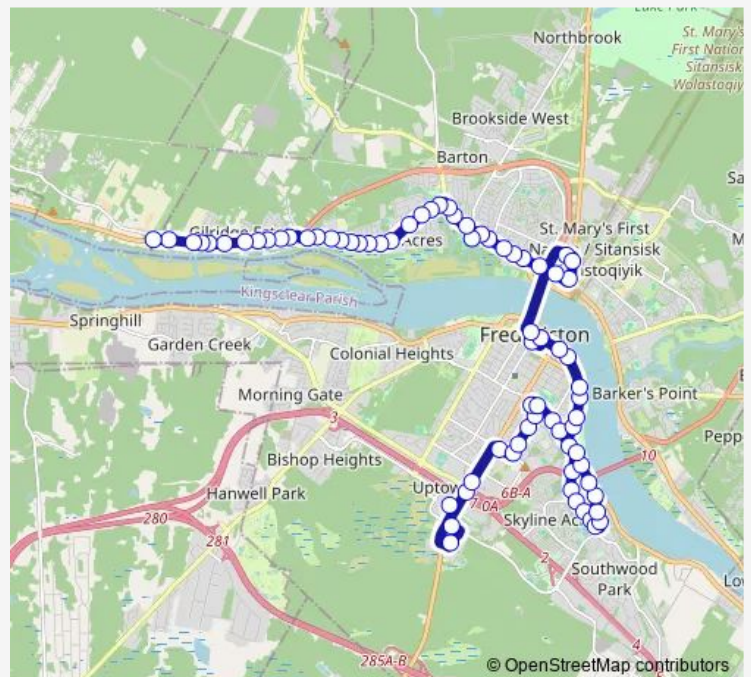

Bus 10 Carlisle

[Go to website](#)

Direction

Regent Mall — Carlisle

75 stops

[Open route schedule](#)

Regent Mall

Knowledge Park Dr near Regent St

659 Forest Hill

775 Forest Hill

831 Forest Hill

Route schedule

Regent Mall — Carlisle

Monday 06:38-22:38

Tuesday 06:38-22:38

Wednesday 06:38-22:38

Thursday 06:38-22:38

Friday 06:38-22:38

Saturday 07:10-22:38

Sunday —

Route info

Direction: Regent Mall

Stops: 75

Trip Duration: 0 hour 57 min

■ 10 — Carlisle

141 Biggs

83 Biggs

120 Dunn's Crossing

30 Dunns Crossing

705 Waterloo

533 Waterloo

265 Waterloo