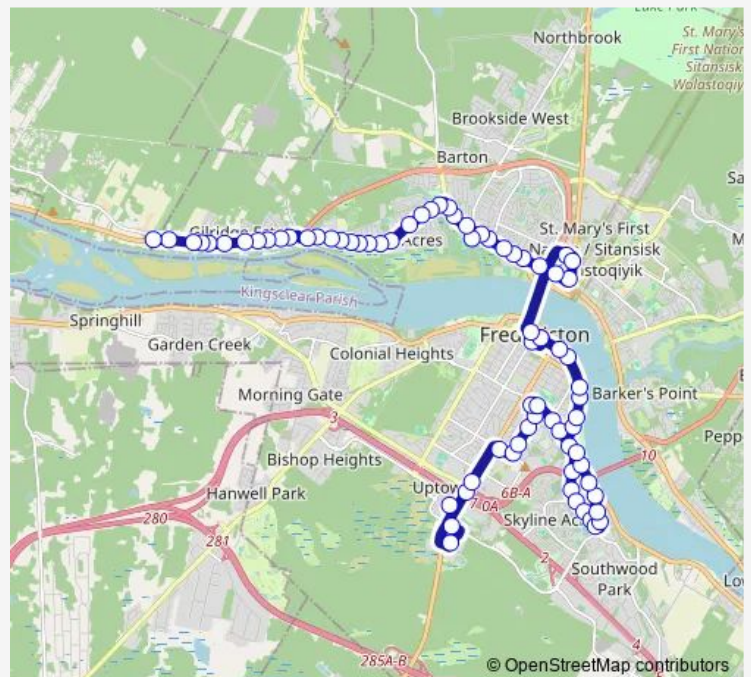

Bus 10 Carlisle

[Go to website](#)

Direction

Regent Mall — Carlisle

75 stops

[Open route schedule](#)

Regent Mall

Knowledge Park Dr near Regent St

659 Forest Hill

775 Forest Hill

831 Forest Hill

Route schedule

Regent Mall — Carlisle

Monday 06:38-22:38

Tuesday 06:38-22:38

Wednesday 06:38-22:38

Thursday 06:38-22:38

Friday 06:38-22:38

Saturday 07:10-22:38

Sunday —

Route info

Direction: Regent Mall

Stops: 75

Trip Duration: 0 hour 57 min

■ 10 — Carlisle

141 Biggs

83 Biggs

120 Dunn's Crossing

30 Dunns Crossing

705 Waterloo

533 Waterloo

265 Waterloo