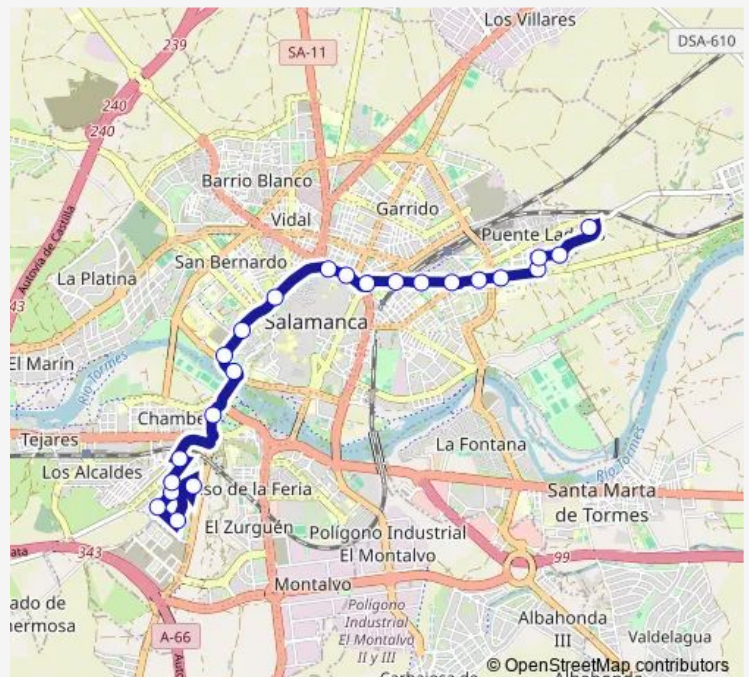

C/ Colombia 42

C/ Ricardo Pérez Fernández s/n

C/ Santiago Madrigal s/n

Route schedule

C/ La Beira 12 — C/ Los Toreses 17

Monday 07:10-22:30

Tuesday 07:10-22:30

Wednesday 07:10-22:30

Thursday 07:10-22:30

Friday 07:10-22:30

Saturday 08:10-22:30

Sunday 09:45-22:15

Route info

Direction: C/ La Beira 12

Stops: 23

Trip Duration: 0 hour 30 min

10 — Puente Ladrillo (309) > Vistahermosa (232)

C/ Santiago Madrigal s/n

C/ Los Toreses 17

Direction

C/ Los Toreses 17 — C/ La Beira 12

20 stops

[Open route schedule](#)

C/ Los Toreses 17

Thursday 07:20-22:20

Friday 07:20-22:20

Saturday 08:20-22:20

Sunday 09:45-22:15

Route info

Direction: C/ Los Toreses 17

Stops: 20

Trip Duration: 0 hour 30 min