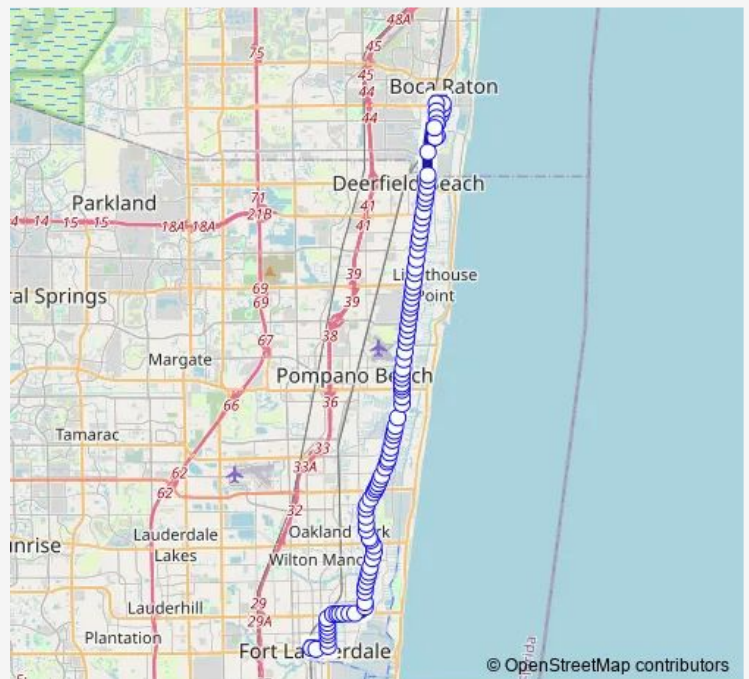

US1/NE 41 S

Route schedule

Camino Real/Us1 — Central Terminal BAY B1 - Rt10

Monday	05:03-23:05
Tuesday	05:03-23:05
Wednesday	05:03-23:05
Thursday	05:03-23:05
Friday	05:03-23:05
Saturday	05:11-22:24
Sunday	08:30-21:07

Route info

Direction: Camino Real/Us1

Stops: 89

Trip Duration: 0 hour 57 min

10 — Federal Hwy Local

US1/NE 39 S

US1/Sample R (N)

US1/Sample R (S)