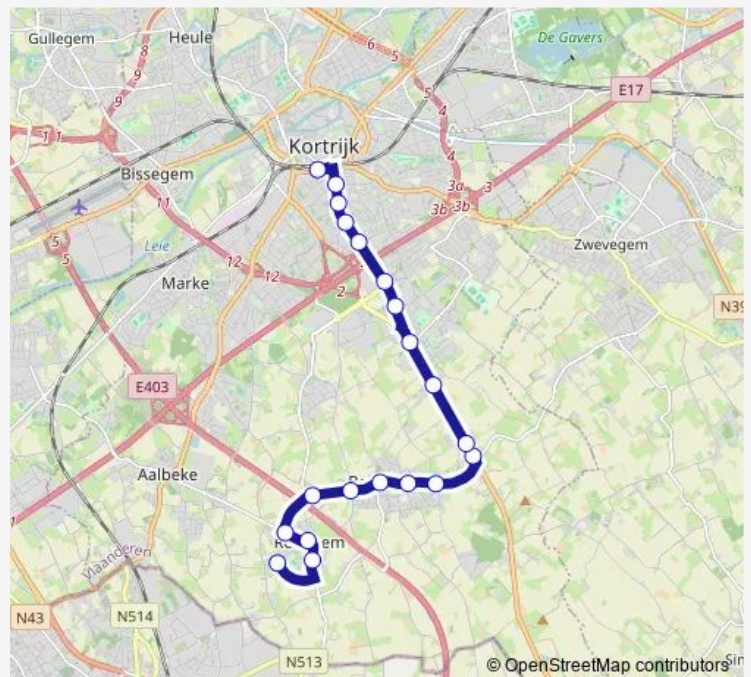

Route schedule

Rollegem Sportcentrum — Kortrijk Busterminal 3 perron 33

Monday 05:45-22:28

Tuesday 05:45-22:28

Wednesday 05:45-22:28

Thursday 05:45-22:28

Friday 05:45-23:28

Saturday 06:44-23:27

Sunday 08:44-22:27

Route info

Direction: Rollegem Sportcentrum

Stops: 20

Trip Duration: 0 hour 22 min

10 — Rollegem - Bellegem - Xpo - Kortrijk

Direction

Kortrijk Busterminal 3 perron 33 — Rollegem Plaats