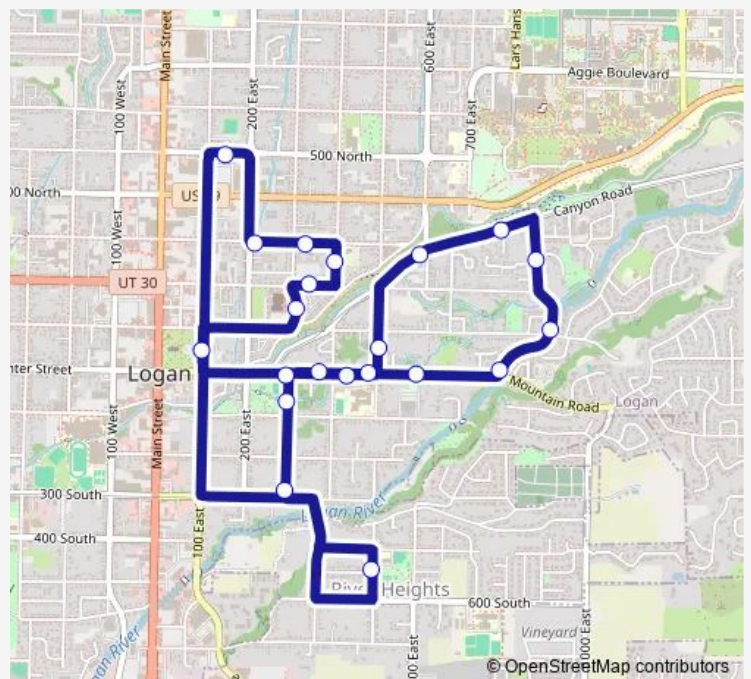

**Bus 10 Island, River Heights**

[Go to website](#)

**Direction**

491 South 500 East(River Heights City Hall) — 150 East 500 North(Transit Center)

5 stops

[Open route schedule](#)

491 South 500 East(River Heights City Hall)

290 South 100 East

10 South 100 East(Old Qwest bldg)

240 North 100 East(Senior Citizen Center)

150 East 500 North(Transit Center)

**Route schedule**

491 South 500 East(River Heights City Hall) — 150 East 500 North(Transit Center)

**Route info**

Direction: 491 South 500 East(River Heights City Hall)

Stops: 5

Trip Duration: 0 hour 8 min

■ 10 — Island, River Heights

## Direction

150 East 500 North(Transit Center) — 491 South 500 East(River Heights City Hall)

21 stops

[Open route schedule](#)

150 East 500 North(Transit Center)

202 East 300 North

320 East 300 North

255 North 400 East(Whittier Center)