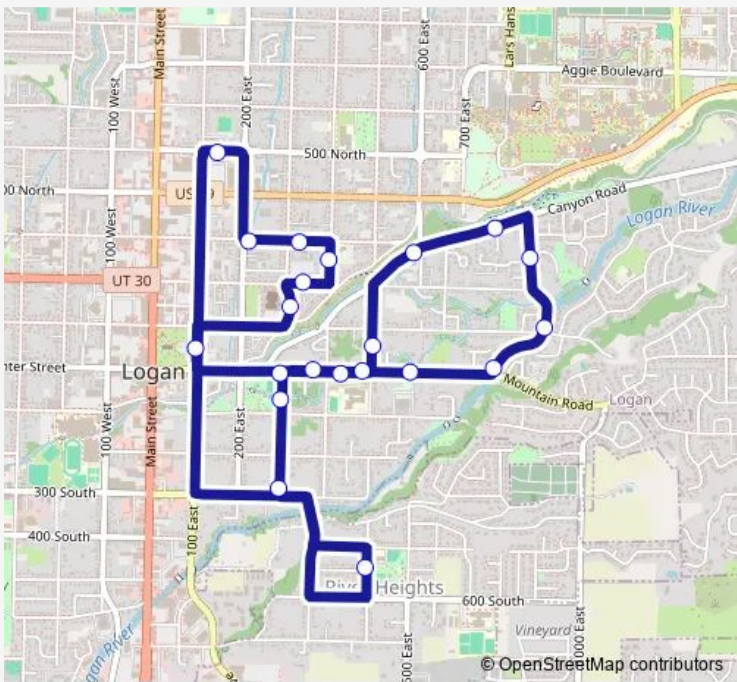

Bus 10 Island, River Heights

[Go to website](#)

Direction
 491 South 500 East(River Heights City Hall) — 150 East 500 North(Transit Center)
 5 stops
[Open route schedule](#)

- 491 South 500 East(River Heights City Hall)
- 290 South 100 East
- 10 South 100 East(Old Qwest bldg)
- 240 North 100 East(Senior Citizen Center)
- 150 East 500 North(Transit Center)

Route schedule
 491 South 500 East(River Heights City Hall) — 150 East 500 North(Transit Center)

Monday	06:47-19:47
Tuesday	06:47-19:47
Wednesday	06:47-19:47
Thursday	06:47-19:47
Friday	06:47-19:47
Saturday	10:47-17:47
Sunday	—

Route info
 Direction: 491 South 500 East(River Heights City Hall)
 Stops: 5
 Trip Duration: 0 hour 8 min

Direction

150 East 500 North(Transit Center) — 491 South 500 East(River Heights City Hall)

21 stops

[Open route schedule](#)

150 East 500 North(Transit Center)

202 East 300 North

320 East 300 North

255 North 400 East(Whittier Center)

351 East 200 North(Temple Parking)

175 North 300 East(Temple)

49 North 100 East(Tabernacle)