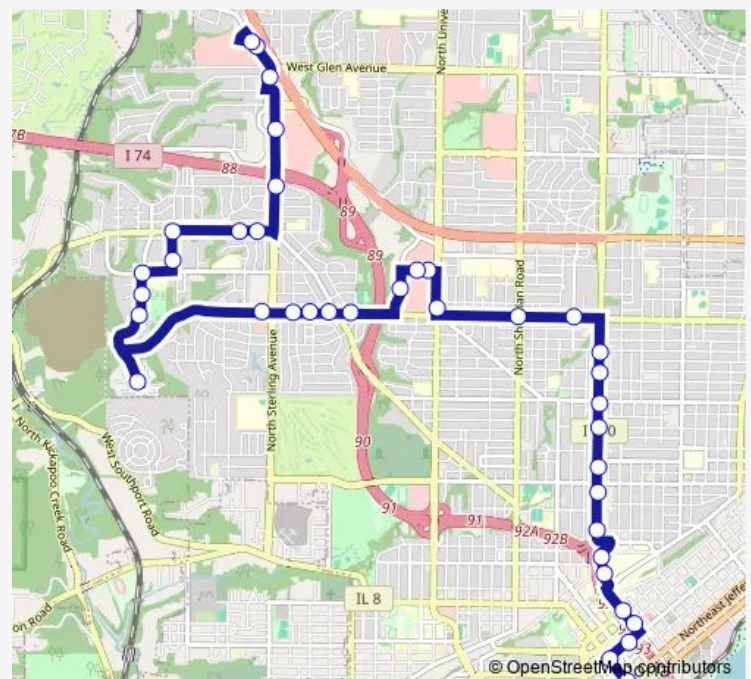

Wal-Mart on University

Parkway/Dunham's

Sheridan and Forrest Hill Farside

Route schedule

Glen Hollow Shopping Center — Citylink Transit Center

Monday 05:30-22:30

Tuesday 05:30-22:30

Wednesday 05:30-22:30

Thursday 05:30-22:30

Friday 05:30-22:30

Saturday 07:30-20:30

Sunday 08:30-18:30

Route info

Direction: Glen Hollow Shopping Center

Stops: 37

Trip Duration: 0 hour 39 min

Knoxville and Nebraska

Knoxville and Richmond

Berkley at Jump Building

OSF Hospital

ER Entrance

Fayette and Glendale/Methodist Hospital

Fayette & Perry

Jefferson and Hamilton

Citylink Transit Center

Direction

Citylink Transit Center — Glen Hollow Shopping Center

40 stops

[Open route schedule](#)

Citylink Transit Center

Adams and Fulton

Main and Jefferson/Peoria County Courtho