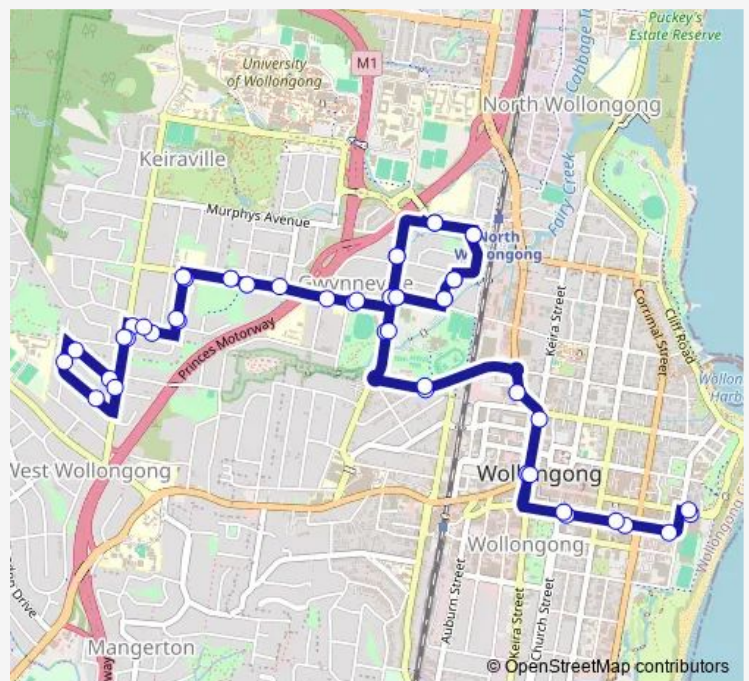

Bus 10 Wollongong to West Wollongong (Loop Service)

[Go to website](#)

Direction

WIN Entertainment Centre, Crown St — Crown St Opp
WIN Entertainment Centre

48 stops

[Open route schedule](#)

- WIN Entertainment Centre, Crown St
- Burelli St At Harbour St
- Wollongong City Council And Library, Burelli St
- Wollongong Central, Burelli St, Stand C
- Wollongong Central, Keira St, Stand G
- Collegians Club, Flinders St
- Thorsby Dr Opp Weerona College
- Wiseman Park Bowling Club, Foley St
- Foley St Opp Lucinda St
- Para Meadows School, Porter St
- Crawford Av At Porter St
- Crawford Av Opp Lucinda St
- Crawford Av At Gipps St
- Gipps St At Foley St
- Wiseman Park, Gipps Rd
- St Brigid's Primary School, Gipps Rd
- Gipps Rd Opp John St
- William St After Gipps Rd
- William St At Akuna St
- Rose St Opp Grey St
- Rose St At Robsons Rd

Route info

Direction: WIN Entertainment Centre, Crown St

Stops: 48

Trip Duration: 0 hour 38 min

10 — Wollongong to West Wollongong (Loop Service) **BusMaps**

Robsons Rd Before Keira Mine Rd

Parsons St After Robsons Rd

Parsons St Before Armstrong St

Armstrong St Before Cochrane St

Cochrane St Before Robsons Rd

Robsons Rd At Parsons St

Robsons Rd After Keira Mine Rd

Rose St At Bell St

William St Opp Akuna St

William St Before Gipps Rd

Route info

Direction: University Of Wollongong, Northfields Av, Stand F

Stops: 30

Trip Duration: 0 hour 18 min

Gipps St At Foley St

Foley St Opp Wiseman Park Bowling Club

Weerona College, Thorsby Dr

Princes Hwy After Smith St