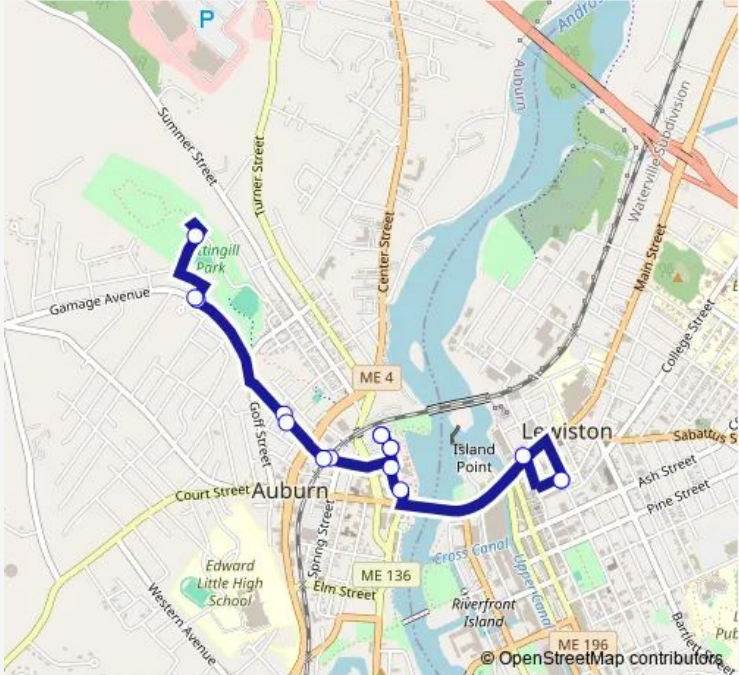

## Bus 10 Pettengill Park

[Go to website](#)

**Direction**  
 Oak Street Bus Station — Oak Street Bus Station  
 16 stops  
[Open route schedule](#)

- Oak Street Bus Station
- Lewiston Department of Health and Human Services (Dhhs)
- 10 Great Falls Plaza
- 14 Great Falls Plaza
- Auburn Esplanade
- Auburn Transportation Center, Great Falls
- Hampshire Street and Troy Street
- Webster School Apartments
- Gamage Avenue and Wilson Street
- Pettengill Park
- Wilson Street and Gamage Avenue
- Hampshire Street and Oak Street
- Hampshire Street and Troy Street
- Auburn Esplanade
- Auburn Transportation Center, Great Falls
- Oak Street Bus Station

Route schedule  
 Oak Street Bus Station — Oak Street Bus Station

Monday	07:45-17:45
Tuesday	07:45-17:45
Wednesday	07:45-17:45
Thursday	07:45-17:45
Friday	07:45-17:45
Saturday	—
Sunday	—

Route info  
 Direction: Oak Street Bus Station  
 Stops: 16  
 Trip Duration: 0 hour 20 min

10 — Pettengill Park BusMaps

10 Bus time schedules and route maps are available in an offline PDF at [busmaps.com](https://busmaps.com). Use the [busmaps.com](https://busmaps.com) website to see live bus times, train schedule or subway schedule, and step-by-step directions for all public transit in

The schedule is provided in the local timezone. Times with "(+1)" indicate departures on the next day.

PDF file created on 2025-01-16

2024 BusMaps.com - All Rights Reserved