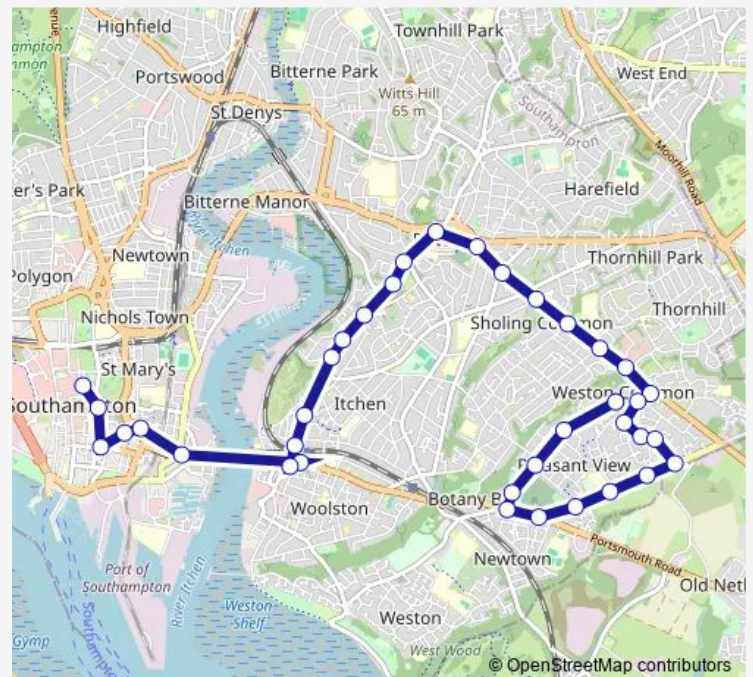

Upper Deacon Road

North East Road

Hinkler Road

Route schedule

Vincent's Walk — Butts Square

Monday 06:50-18:20

Tuesday 06:50-18:20

Wednesday 06:50-18:20

Thursday 06:50-18:20

Friday 06:50-18:20

Saturday 06:50-18:20

Sunday 06:50-18:20

Route info

Direction: Vincent's Walk

Stops: 37

Trip Duration: 0 hour 37 min

10 — Southampton City Centre - Sholing

Antelope Park

Ivy Dene

Coates Road

Parry Road

Walton Road

Montague Close

Sullivan Road Park

Direction: Ivy Dene

Stops: 34

Trip Duration: 0 hour 40 min

Leslie Loader House

Pear tree Church

Ailsa Lane

Radstock Road

Johns Road