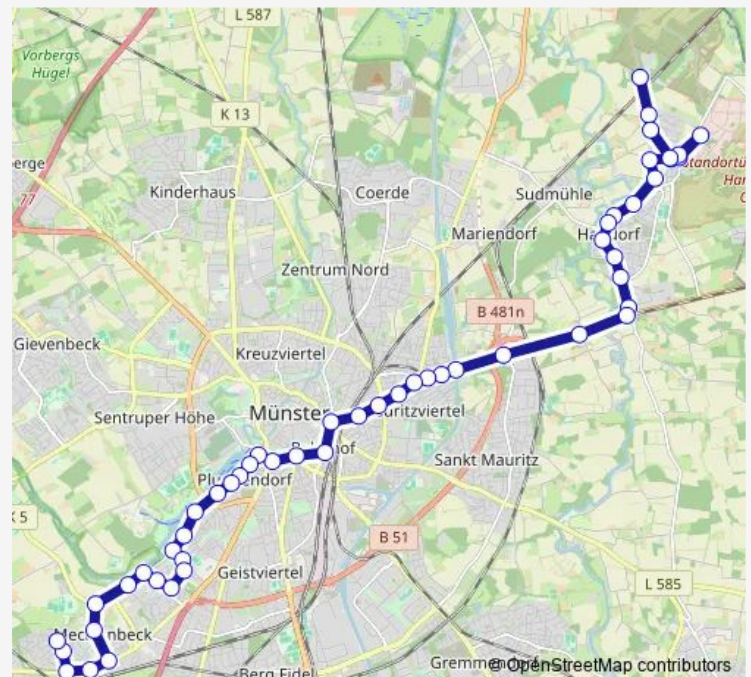

### Route schedule

Münster Fachklinik Hornheide — Münster Waldweg

Monday 05:07-20:10

Tuesday 08:01-20:06

Wednesday —

Thursday —

Friday 05:07-20:10

Saturday 08:01-20:06

### Route info

Direction: Münster Fachklinik Hornheide

Stops: 54

Trip Duration: 1 hour 1 min

10 — Handorf - Mauritz Mitte - Mecklenbeck

Münster Emsstraße

Münster (Westf), Mauritz-Mitte Bstg A

Münster Albertstraße