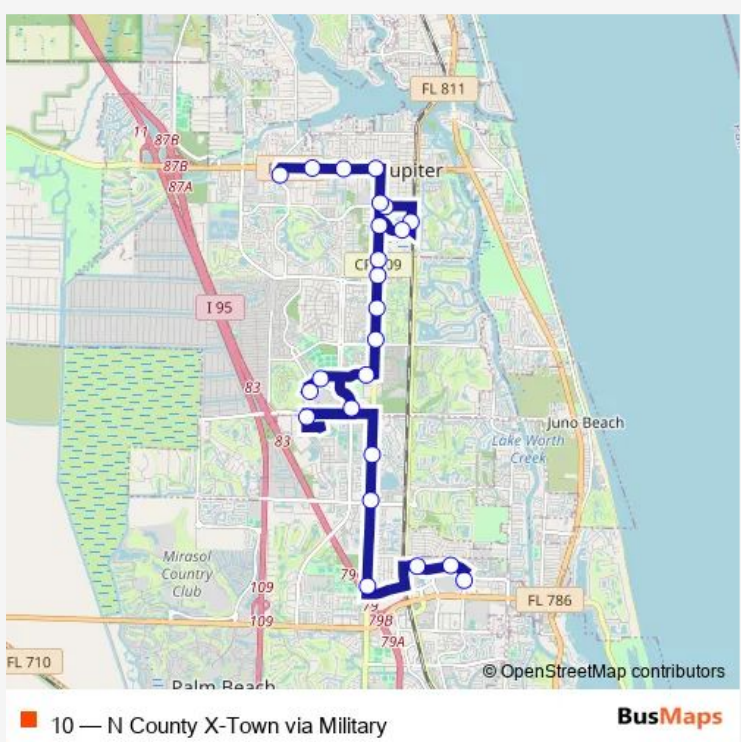

Bus 10 N County X-Town via Military

[Go to website](#)

Direction
 Gardens Mall TRM at Sears Trm — Maplewood RD at Indiantown Rd
 24 stops
[Open route schedule](#)

- Gardens Mall TRM at Sears Trm
- Gardens Pkwy at Taylor Dr
- Gardens Blvd at Valencia Gardens Ave
- Military TRL at Winchester Dr
- Military TRL at Hood Rd
- Military TRL at Dwyer Hs
- Alton Town Center
- Central Blvd at Donald Ross Rd
- University Blvd at Main St
- FAU SVC RD at SE Quad
- University Blvd at Corporate Way
- Military TRL at Frederick Small Rd
- Military TRL at Dakota Dr
- Military TRL at Honeybell Way
- Military TR at Jupiter MED CTR N Ent
- Military TRL at Jupiter LKS Blvd
- Toney Penna DR at Loxahatchee Dr
- OLD Dixie at Jupiter Medical Ctr
- Jupiter Lakes Blvd at Jupiter Hsp
- Military TRL at Toney Penna Dr
- Indiantown RD at Military Trl

Route info
 Direction: Gardens Mall TRM at Sears Trm
 Stops: 24
 Trip Duration: 0 hour 45 min

Indiantown RD at Pennock Ln

Indiantown RD at Delaware Rd

Maplewood RD at Indiantown Rd

Direction

Maplewood RD at Indiantown Rd — Gardens Mall TRM at Sears Trm

Thursday 06:05-18:58

Friday 06:05-18:58

Saturday 06:51-18:55

Sunday —

Route info

Direction: Maplewood RD at Indiantown Rd

Stops: 29

Trip Duration: 0 hour 49 min

Military TRL at Dwyer Hs

Military TRL at Hood Rd

Military TRL at ELM Ave

Gardens Blvd at LK Victoria Gardens

Gardens Mall TRM at Sears Trm

10 Bus time schedules and route maps are available in an offline PDF at busmaps.com. Use the busmaps.com website to see live bus times, train schedule or subway schedule, and step-by-step directions for all public transit in Jupiter