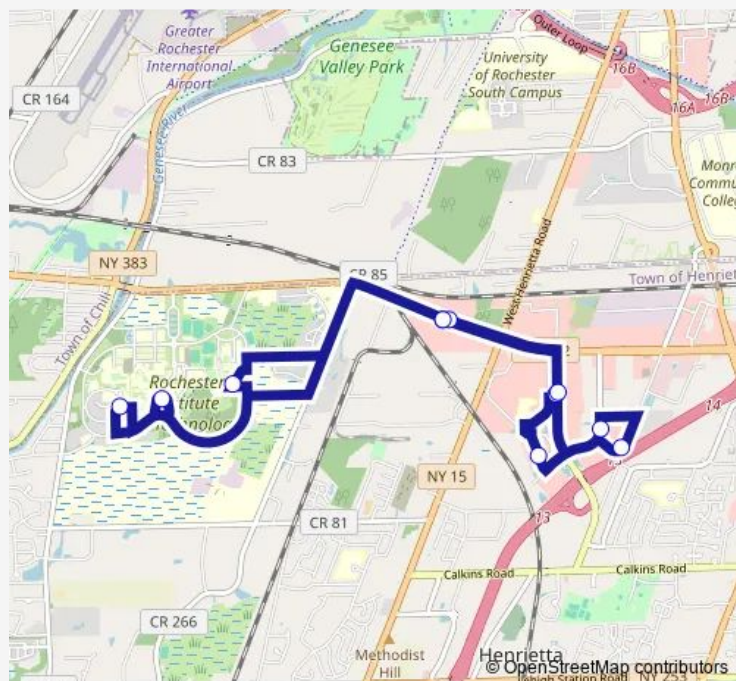

### Direction

South Town Plaza — South Town Plaza

11 stops

[Open route schedule](#)

South Town Plaza

Hylan Drive West Connection

Target

Marketplace Drive at Walmart

Clay Rd at Walmart

Hylan Drive East Connection

Jefferson Plaza

Residence Halls

Gleason Circle

Global Village

South Town Plaza

### Route schedule

South Town Plaza — South Town Plaza

Monday	—
Tuesday	—
Wednesday	—
Thursday	—
Friday	—
Saturday	07:00-23:00
Sunday	07:00-23:00

### Route info

Direction: South Town Plaza

Stops: 11

Trip Duration: 0 hour 55 min

10 Bus time schedules and route maps are available in an offline PDF at [busmaps.com](https://busmaps.com). Use the [busmaps.com](https://busmaps.com) website to see live bus times, train schedule or subway schedule, and step-by-step directions for all public transit in Rochester