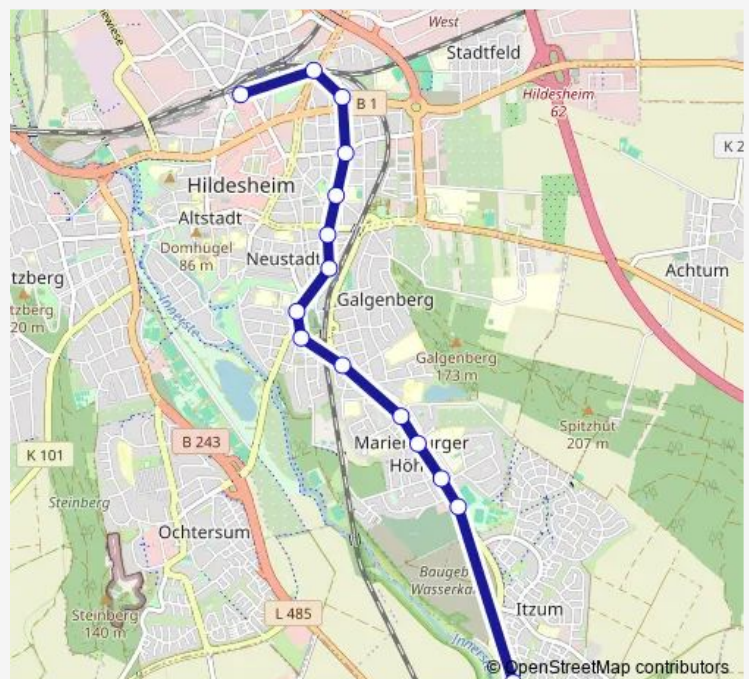

Monday 13:50-17:50

Tuesday 13:50-17:50

Wednesday 13:50-17:50

Thursday 13:50-17:50

Friday —

Saturday —

Sunday —

Route info

Direction:

Stops: 0

Trip Duration: — min

Direction

Hildesheim Hauptbahnhof-Zob — Hildesheim Scharfe Ecke

15 stops

[Open route schedule](#)

Hildesheim Hauptbahnhof-Zob

Hildesheim Silberfundstraße

Hildesheim Schillstraße

Hildesheim Universität

Hildesheim Großer Saatner

Hildesheim Südfriedhof

Hildesheim Scharfe Ecke

Route schedule

Hildesheim Hauptbahnhof-Zob — Hildesheim Scharfe Ecke

Monday 07:28-11:55

Tuesday 07:28-11:55

Wednesday 07:28-11:55

Thursday 07:28-11:55

Friday 07:28-09:55

Saturday —

Sunday —

Route info