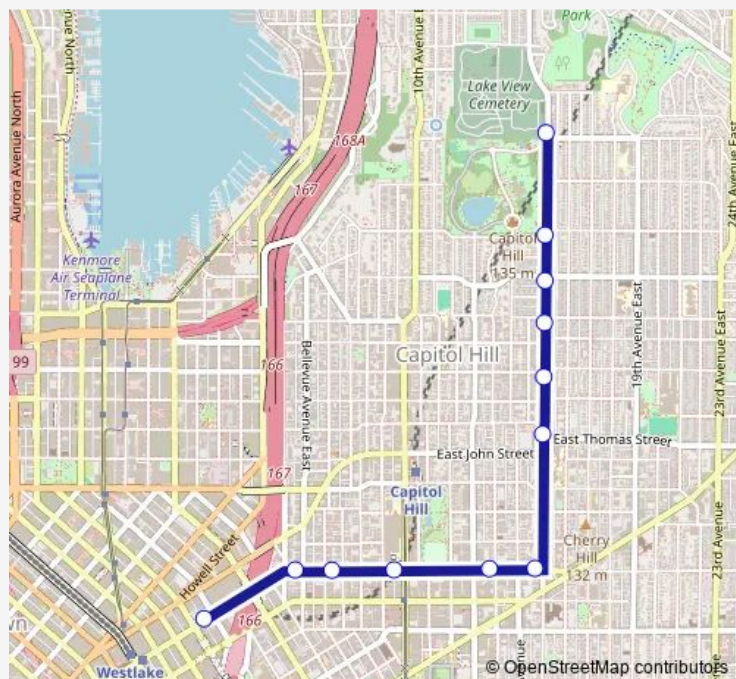

### Direction

15th Ave E & E Galer St — Pine St & 9th Ave

12 stops

[Open route schedule](#)

15th Ave E & E Galer St

15th Ave E & E Prospect St

15th Ave E & E Aloha St

15th Ave E & E Roy St

15th Ave E & E Republican St

15th Ave E & E Thomas St

E Pine St & 15th Ave

E Pine St & 13th Ave

E Pine St & Broadway

E Pine St & Belmont Ave

E Pine St & Bellevue Ave

Pine St & 9th Ave

### Route schedule

15th Ave E & E Galer St — Pine St & 9th Ave

Monday 04:58-00:57<sup>+1</sup>

Tuesday 04:58-00:57<sup>+1</sup>

Wednesday —

Thursday 04:58-00:57<sup>+1</sup>

Friday 04:58-00:57<sup>+1</sup>

Saturday 06:00-01:02<sup>+1</sup>

### Route info

Direction: 15th Ave E & E Galer St

Stops: 12

Trip Duration: 0 hour 15 min