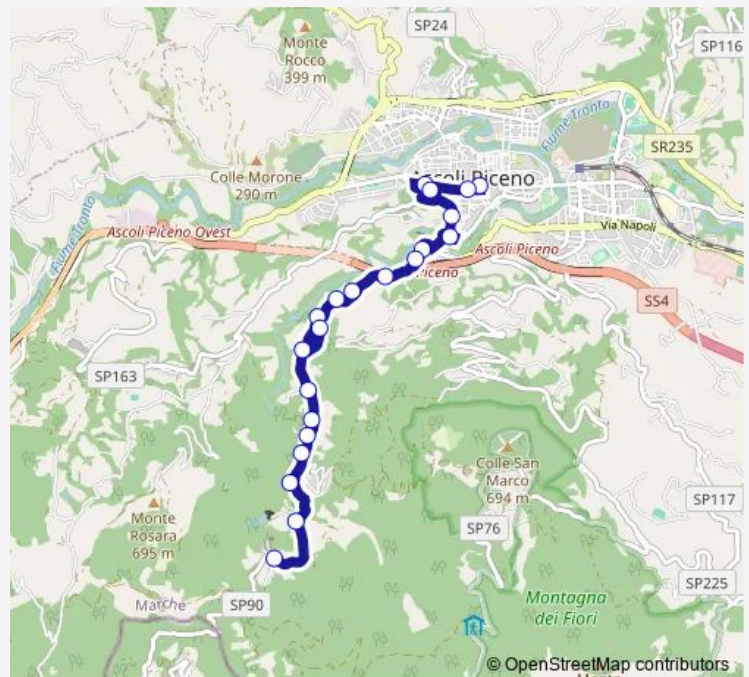

Wednesday 07:10-20:05

Thursday 07:10-20:05

Friday 07:10-20:05

Saturday 07:10-20:05

Sunday —

Route info

Direction: Ascoli Piceno - Piazza Simonetti

Stops: 21

Trip Duration: 0 hour 15 min

10 — Castel Trosino-Porta Cartara-Viale DE Gasperi

Direction

Capolinea Castel Trosino — Ascoli Piceno - VIA Trieste
EX-Olimpia

17 stops

[Open route schedule](#)

Capolinea Castel Trosino

Sunday —

Route info

Direction: Capolinea Castel Trosino

Stops: 17

Trip Duration: 0 hour 12 min

Direction

Capolinea Castel Trosino — Ascoli Piceno - V.Le DE Gasperi (Jolly)

18 stops

Tuesday 07:25-18:20

Wednesday 07:25-18:20

Thursday 07:25-18:20

Friday 07:25-18:20

Saturday 07:25-18:20

Sunday —

Route info

Direction: Capolinea Castel Trosino