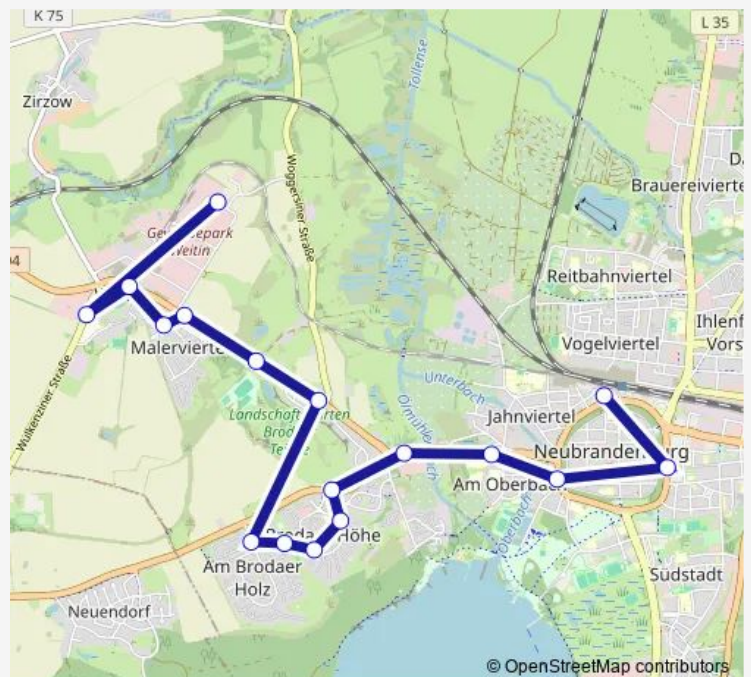

### Direction

Neubdg. Isaac-Singer-Straße — Neubrandenburg, ZOB (Ea)

17 stops

[Open route schedule](#)

Neubdg. Isaac-Singer-Straße

Weitin Wendepplatz

Neubrandenburg Weitin Dorf

Neubrandenburg Malerviertel

### Route schedule

Neubdg. Isaac-Singer-Straße — Neubrandenburg, ZOB (Ea)

Monday	04:53-12:15
Tuesday	04:53-15:10
Wednesday	04:53-12:15
Thursday	04:53-12:15
Friday	04:53-12:15
Saturday	05:01-15:10
Sunday	05:01-07:50

### Route info

Direction: Neubdg. Isaac-Singer-Straße

Stops: 17

Trip Duration: 0 hour 28 min

## Direction

Neubrandenburg, ZOB (Ea) — Neubdg.  
Isaac-Singer-Straße

16 stops

[Open route schedule](#)

Neubrandenburg, ZOB (Ea)

Neubrandenburg, Hochschule

Neubrandenburg, Hopfenburg

Neubrandenburg Klosterstraße