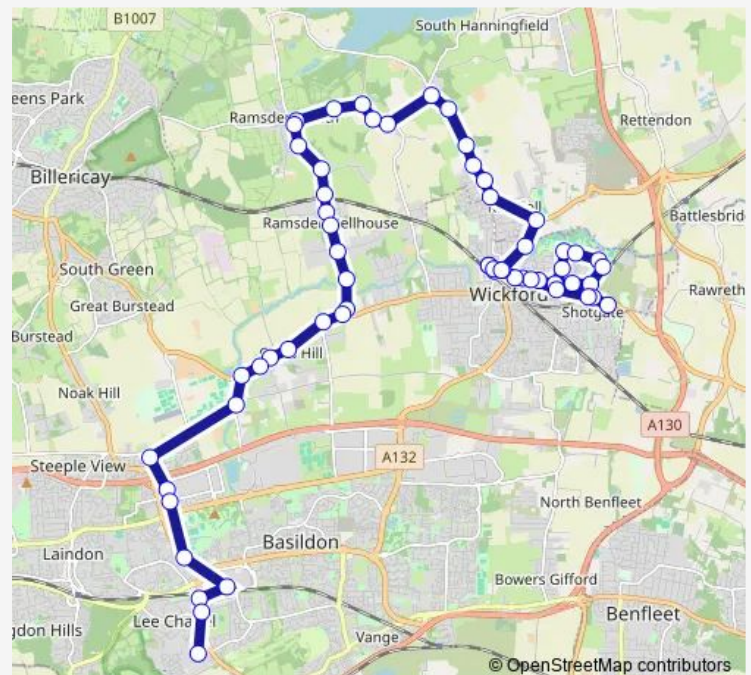

Bus 10 Shotgate - Wickford Town Centre - Basildon

[Go to website](#)

Direction

Railway Station — Hospital (Northbound)

61 stops

[Open route schedule](#)

Railway Station

Jersey Gardens

South Beech Avenue

The Swans

Jersey Gardens

Route schedule

Railway Station — Hospital (Northbound)

Monday 07:55-17:37

Tuesday 07:55-17:37

Wednesday 07:55-17:37

Thursday 07:55-17:37

Friday 07:55-17:37

Saturday 08:05-17:40

Sunday —

Route info

Direction: Railway Station

Stops: 61

Trip Duration: 1 hour 3 min

10 — Shotgate - Wickford Town Centre - Basildon

Railway Station

Jersey Gardens

The Swans

Memorial Park

Church

Wantz Corner

Downham Road