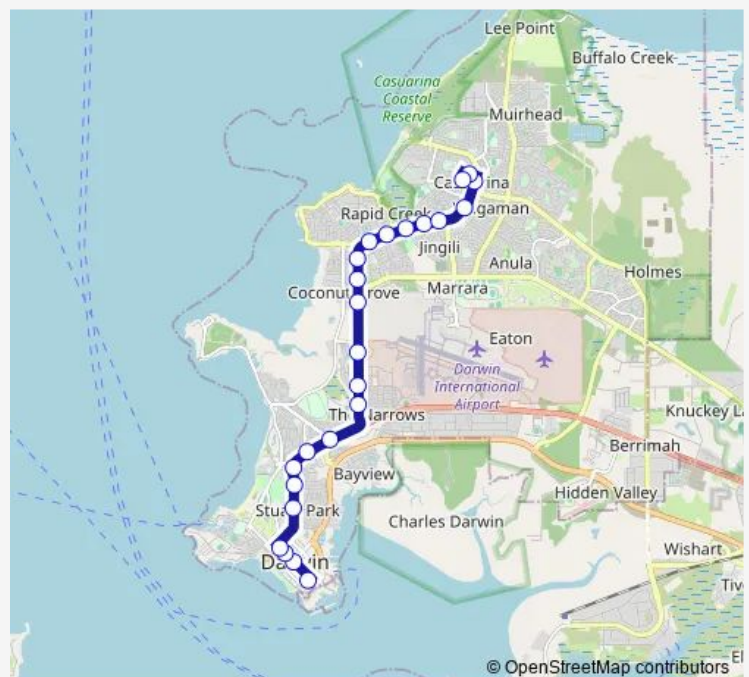

Ludmilla School

Stuart Hwy after Woolner Rd

Stuart Hwy opp Parap Rd

Stuart Hwy before Westralia Street

Stuart Hwy after King St

30 Daly St

St. Mary's School

Mitchell St Hilton Hotel

### Route schedule

Casuarina Interchange — Darwin Interchange

Monday 08:10

Tuesday 08:10

Wednesday 08:10

Thursday 08:10

Friday 08:10

Saturday —

### Route info

Direction: Casuarina Interchange

Stops: 21

Trip Duration: 0 hour 40 min

10 — Casuarina - Darwin via Bagot Rd

**Direction**

Casuarina Interchange — Darwin Interchange

21 stops

## Route info

Direction: Casuarina Interchange

Stops: 21

Trip Duration: 0 hour 36 min