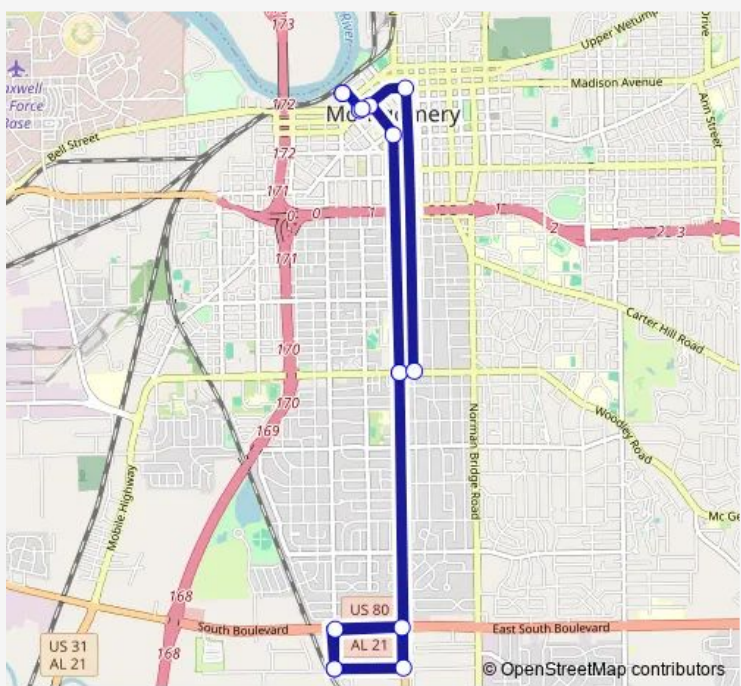

## Bus 10 Court St.

[Go to website](#)

**Direction**  
 Intermodal Transfer Center — Intermodal Transfer Center

15 stops

[Open route schedule](#)

- Intermodal Transfer Center
- Molton & Bibb
- Bibb & Lee
- Lee St. & Court St.
- S. Court St. & Fairview Ave.
- S. Court St. & Flemming Rd.
- Fleming Rd. & Rosa Parks
- Rosa Parks & South Blvd.
- South Blvd & Court St
- Fleming Rd. & Rosa Parks
- S. Court St. & Fairview Ave.
- Fairview & Perry
- Madison & Perry
- Bibb & Molton
- Intermodal Transfer Center

Route schedule  
 Intermodal Transfer Center — Intermodal Transfer Center

Monday	05:30-19:30
Tuesday	05:30-19:30
Wednesday	05:30-19:30
Thursday	05:30-19:30
Friday	05:30-19:30
Saturday	07:30-17:30
Sunday	—

Route info

Direction: Intermodal Transfer Center

Stops: 15

Trip Duration: 1 hour 0 min

10 Bus time schedules and route maps are available in an offline PDF at [busmaps.com](https://busmaps.com). Use the [busmaps.com](https://busmaps.com) website to see live bus times, train schedule or subway schedule, and step-by-step directions for all public transit in Montgomery