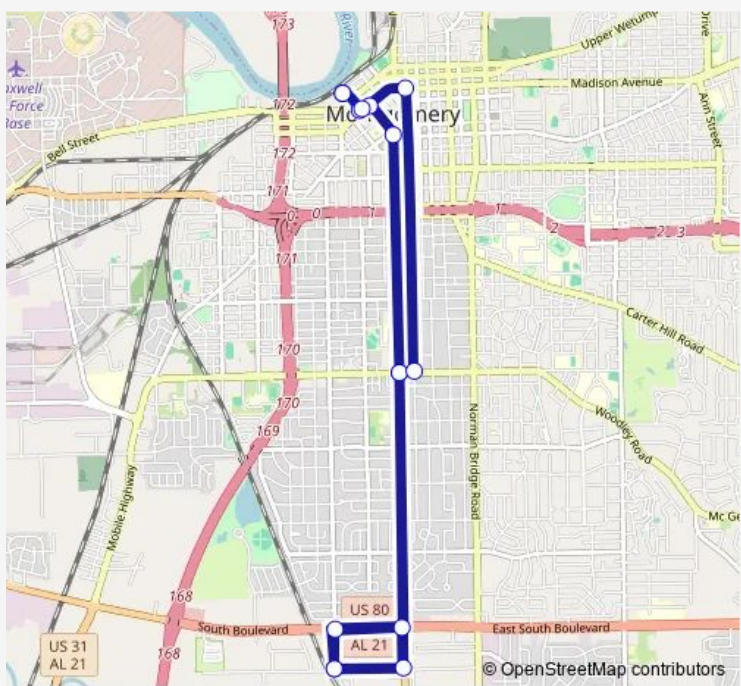

Bus 10 Court St.

[Go to website](#)

Direction
 Intermodal Transfer Center — Intermodal Transfer Center

15 stops

[Open route schedule](#)

- Intermodal Transfer Center
- Molton & Bibb
- Bibb & Lee
- Lee St. & Court St.
- S. Court St. & Fairview Ave.
- S. Court St. & Flemming Rd.
- Fleming Rd. & Rosa Parks
- Rosa Parks & South Blvd.
- South Blvd & Court St
- Fleming Rd. & Rosa Parks
- S. Court St. & Fairview Ave.
- Fairview & Perry
- Madison & Perry
- Bibb & Molton
- Intermodal Transfer Center

Route schedule
 Intermodal Transfer Center — Intermodal Transfer Center

Monday	05:30-19:30
Tuesday	05:30-19:30
Wednesday	05:30-19:30
Thursday	05:30-19:30
Friday	05:30-19:30
Saturday	07:30-17:30
Sunday	—

Route info

Direction: Intermodal Transfer Center

Stops: 15

Trip Duration: 1 hour 0 min

10 Bus time schedules and route maps are available in an offline PDF at busmaps.com. Use the busmaps.com website to see live bus times, train schedule or subway schedule, and step-by-step directions for all public transit in Montgomery