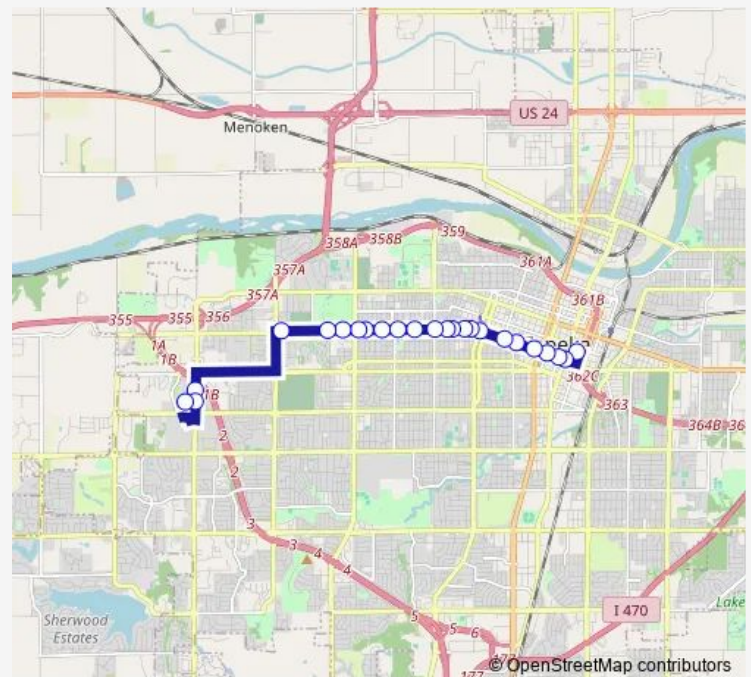

10th @ Macvicar Wb

10th @ Randolph Wb

10th @ Warren Wb

10th @ Saline Wb

10th @ Parkview Wb

10th @ Anderson

10th @ Zoo Parkway (Gage) Wb

10th @ Civitan Wb

### Route schedule

Quincy Street Station — Walmart West

Monday	06:15-09:15
Tuesday	06:15-18:15
Wednesday	06:15-18:15
Thursday	06:15-18:15
Friday	06:15-18:15
Saturday	10:15-18:15
Sunday	—

### Route info

Direction: Quincy Street Station

Stops: 24

Trip Duration: 0 hour 23 min

10 — #10 W 10th to West Ridge

Wanamaker @ Winding Road

Wanamaker @ Walmart West Entrance

Walmart West

**Direction**

Quincy Street Station — Walmart West

24 stops

[Open route schedule](#)

Quincy Street Station

10th @ Kansas Wb

10th @ Jackson Wb

10th @ Harrison Wb