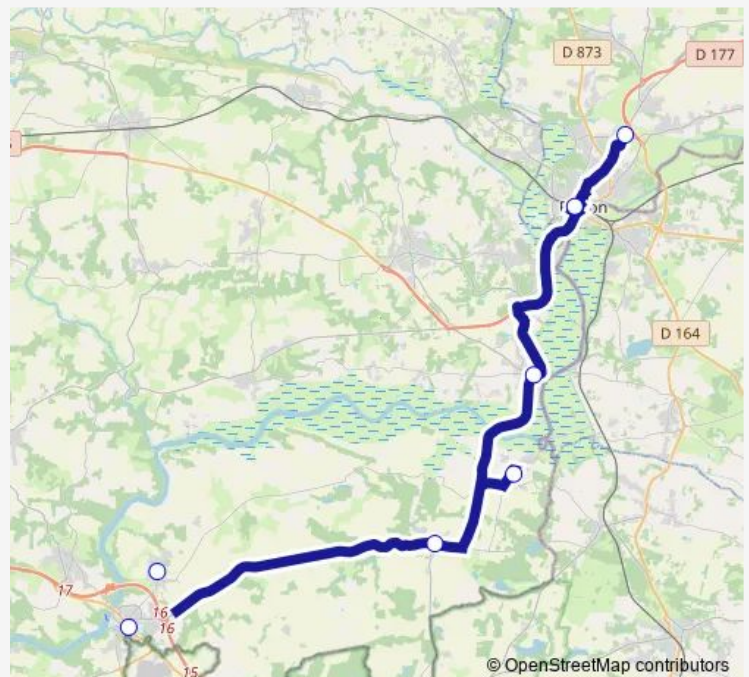

Bus 10 Pays de Redon

[Go to website](#)

Direction

Zone Cap Nord — Gare SNCF

7 stops

[Open route schedule](#)

Zone Cap Nord

Parc Anger

Tuesday 17:00-18:00

Wednesday 12:25

Thursday 17:00-18:00

Friday 17:00-18:00

Saturday —

Sunday —

Route info

Direction: Zone Cap Nord

Stops: 7

Trip Duration: 1 hour 40 min

10 — Pays de Redon

BusMaps

Direction

Parc Anger — Eglise

6 stops

[Open route schedule](#)

Monday	17:00-18:00
Tuesday	17:00-18:00
Wednesday	12:25-17:00
Thursday	17:00-18:00
Friday	17:00-18:00
Saturday	—
Sunday	—

Route info

Direction: Parc Anger

Stops: 6

Trip Duration: 0 hour 40 min

Direction

La Croix des Barres — Tribunal