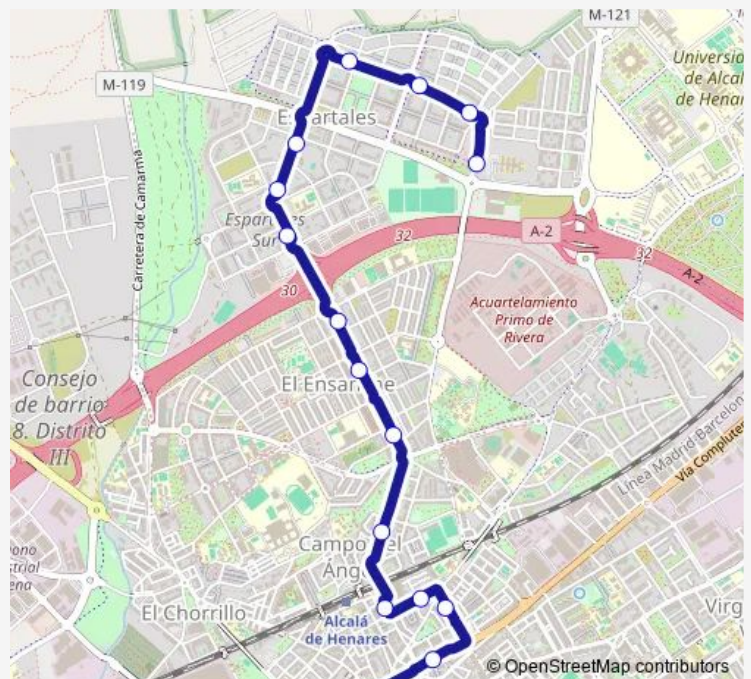

**Route schedule**

RONDA FISCAL-PºLAS MORERAS — AV.JE-SUITAS-RESIDENCIA DE MAYORES

Monday	—
Tuesday	—
Wednesday	—
Thursday	—
Friday	00:00-23:00
Saturday	00:00-23:00
Sunday	—

**Route info**

Direction: RONDA FISCAL-PºLAS MORERAS

Stops: 18

Trip Duration: 0 hour 30 min

## Route info

Direction: AV.JESUITAS-RESIDENCIA DE MAYORES

Stops: 18

Trip Duration: 0 hour 30 min

## Route info

Direction: AV.JESUITAS-RESIDENCIA DE MAYORES

Stops: 17

Trip Duration: 0 hour 30 min