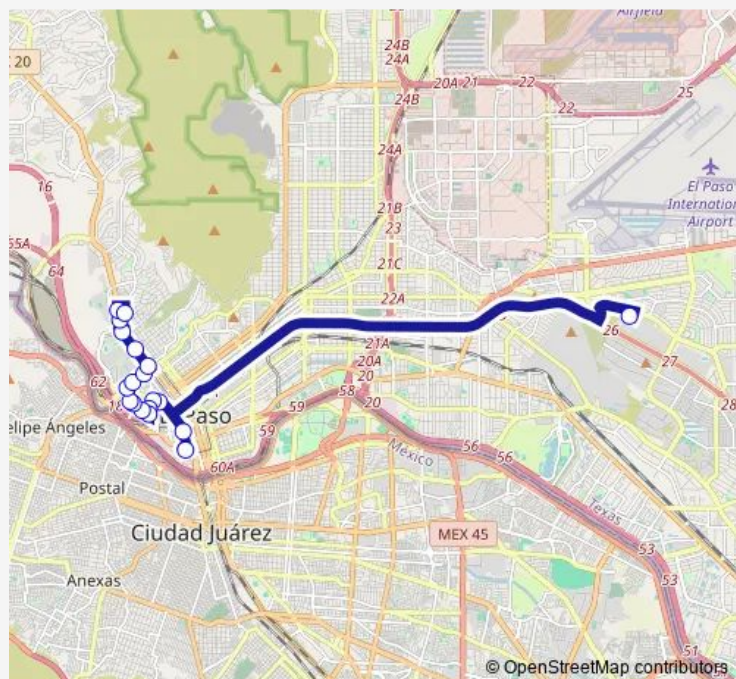

### Route schedule

Eastside Terminal Parklot — StantonCoffin

Monday 05:45-18:35

Tuesday 05:45-18:35

Wednesday 05:45-18:35

Thursday 05:45-18:35

Friday 05:45-18:35

Saturday 06:35-18:35

### Route info

Direction: Eastside Terminal Parklot

Stops: 19

Trip Duration: 0 hour 40 min

10 — Sunset Heights/Utep

**Direction**

StantonCoffin — Downtown Transit Ctr Bay A

19 stops

Wednesday 06:27-19:01

Thursday 06:27-19:01

Friday 06:27-19:01

Saturday 07:21-19:01

Sunday —

**Route info**

Direction: StantonCoffin

Stops: 19