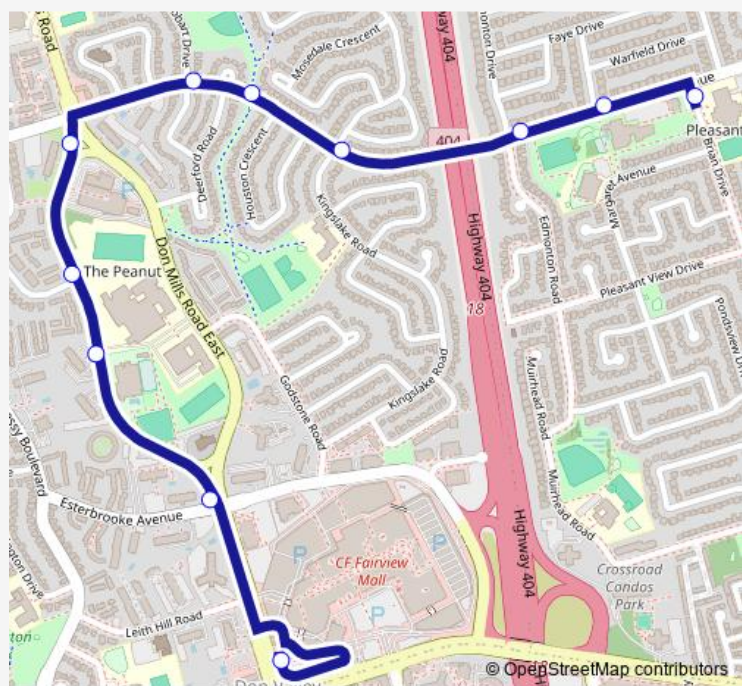

Bus 10 VAN Horne

[Go to website](#)

Direction
 Brian Ave at Van Horne Ave — Don Mills Station
 11 stops
[Open route schedule](#)

- Brian Ave at Van Horne Ave
- Van Horne Ave at Lucifer Dr
- Van Horne Ave at Edmonton Dr
- Van Horne Ave at Kingslake Rd
- Van Horne Ave at Houston Cres (West) West Side
- Van Horne Ave at Hobart Dr
- Don Mills Rd at Van Horne Ave South Side
- Don Mills Rd at Goodview Rd
- 2980 Don Mills Rd
- Don Mills Rd at Esterbrooke Ave
- Don Mills Station

Route schedule
 Brian Ave at Van Horne Ave — Don Mills Station

Monday	05:15-19:00
Tuesday	05:15-19:00
Wednesday	05:15-19:00
Thursday	05:15-19:00
Friday	05:15-19:00
Saturday	—
Sunday	—

Route info
 Direction: Brian Ave at Van Horne Ave
 Stops: 11
 Trip Duration: 0 hour 12 min

Direction

Don Mills Station — Brian Ave at Van Horne Ave

19 stops

[Open route schedule](#)

Don Mills Station

Don Mills Rd at Leith Hill Rd North Side

Don Mills Rd at Fairview Mall Dr North Side

Don Mills Rd at Godstone Rd

Don Mills Rd at Deerford Rd

Van Horne Ave at Don Mills Rd East Side

Van Horne Ave at Hobart Dr

Van Horne Ave at Houston Cres (West)

Van Horne Ave at Kingslake Rd

Van Horne Ave at Edmonton Rd East Side

Van Horne Ave at Lucifer Dr