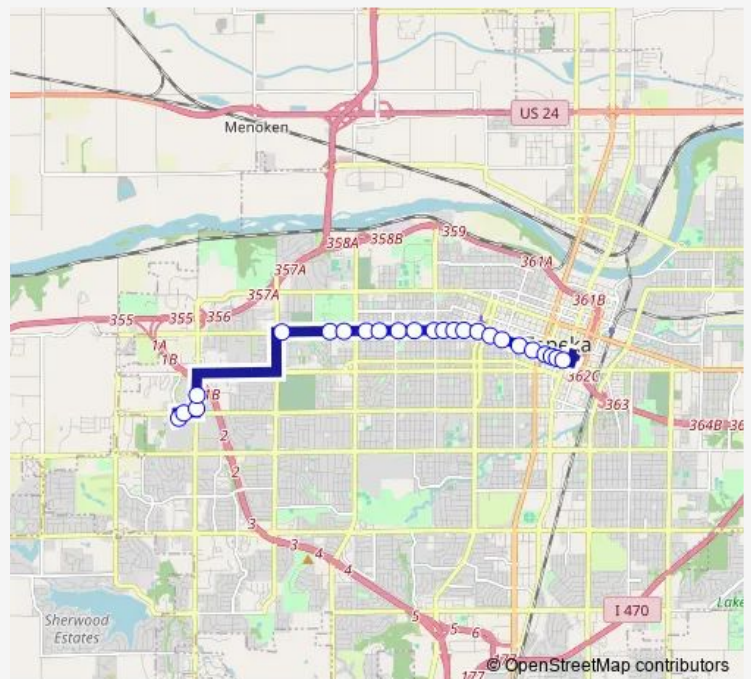

Bus 10 #10 W 10th to Downtown

[Go to website](#)

Direction
 West Ridge Mall — 10th @ Kansas Eb
 24 stops
[Open route schedule](#)

- West Ridge Mall
- 17th @ Kohl's Eb
- Wanamaker @ 17th
- Wanamaker @ Westport
- 10th @ Meadow (Fairlawn) Eb
- 10th @ Cottonwood Eb
- 10th @ Zoo Parkway (Gage) Eb
- 10th @ Parkview Eb
- 10th @ Saline Eb
- 10th @ Billard Eb
- 10th @ Randolph Eb
- 10th @ Macvicar Eb
- 10th @ Woodward
- 10th @ Boswell
- 10th @ Mulvane Eb
- 10th @ Washburn (Library) Eb
- 10th @ Lincoln
- 10th @ Clay Eb
- 10th @ Taylor THS Eb
- 10th @ Tyler Eb
- 10th @ Harrison Eb

Route schedule

West Ridge Mall — 10th @ Kansas Eb

Monday	06:41-18:11
Tuesday	06:41-18:11
Wednesday	06:41-18:11
Thursday	06:41-18:11
Friday	06:41-18:11
Saturday	08:41-17:41
Sunday	—

Route info

Direction: West Ridge Mall

Stops: 24

Trip Duration: 0 hour 19 min

10 — #10 W 10th to Downtown

10th @ Judicial

10th @ Jackson Eb

10th @ Kansas Eb

Direction

West Ridge Mall — 10th @ Kansas Eb

24 stops

[Open route schedule](#)

West Ridge Mall

17th @ Kohl's Eb

Wanamaker @ 17th

Wanamaker @ Westport

10th @ Meadow (Fairlawn) Eb

10th @ Cottonwood Eb