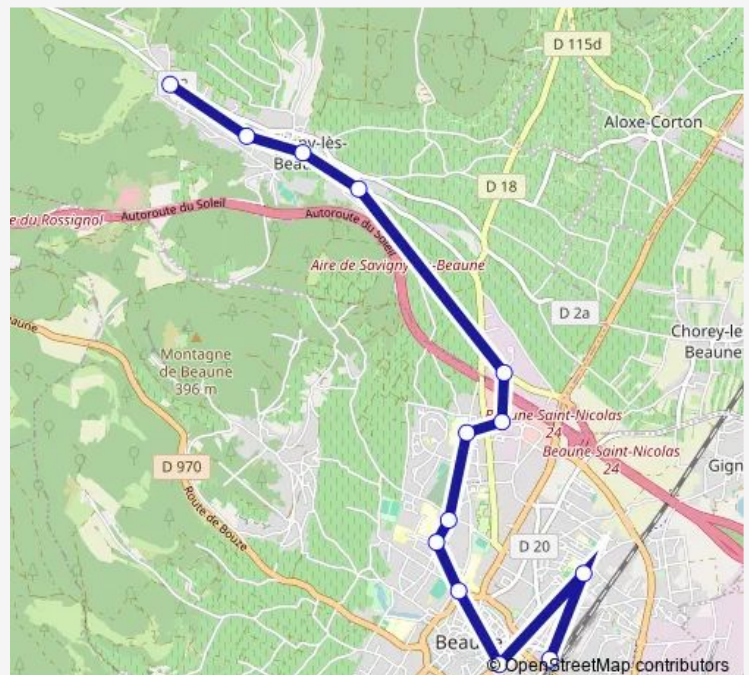

Direction

Savigny_Chanterive1 — Beaune_Gare de Beaune

13 stops

[Open route schedule](#)

Savigny_Chanterive1

Rue du Rhoin

Centre

Charles De Gaulle

Saturday 08:30-12:25

Sunday —

Route info

Direction: Savigny_Chanterive1

Stops: 13

Trip Duration: 0 hour 25 min

Direction

Beaune_Gare de Beaune — Savigny_Chanterive1

10 stops

[Open route schedule](#)

Beaune_Gare de Beaune

Beaune - Château

Beaune_Lycée Marey 1

Beaune_Buttes

Beaune_Hôpital1

Beaune_Cimetière

Wednesday 08:10-18:05

Thursday 08:10-18:05

Friday 08:10-18:05

Saturday 08:10-12:05

Sunday —

Route info

Direction: Beaune_Gare de Beaune

Stops: 10