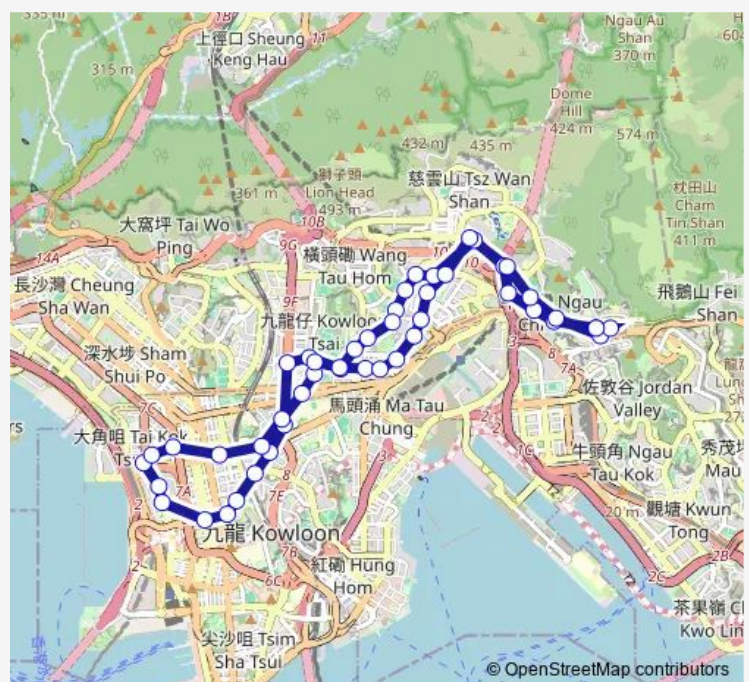

Friday 06:00-21:45

Saturday 06:00-19:15

Sunday 06:00-18:45

Route info

Direction: [Kmb] Choi WAN BUS Terminus

Stops: 48

Trip Duration: 0 hour 55 min

10 — Choi WAN - TAI KOK Tsui (Circular)

[Ctb] Oxford Road, Lancashire Road[[Kmb] Oxford Road

[Ctb] Kowloon Tong Club, Waterloo Road[[Kmb] Kowloon Tong Club

[Kmb] Kowloon Hospital

[Ctb] MAN KEE Mansion, Waterloo Road[[Kmb+Ctb] MAN KEE Mansion/
Man KEE Mansion, Waterloo Road[[Kmb] MAN KEE Mansion