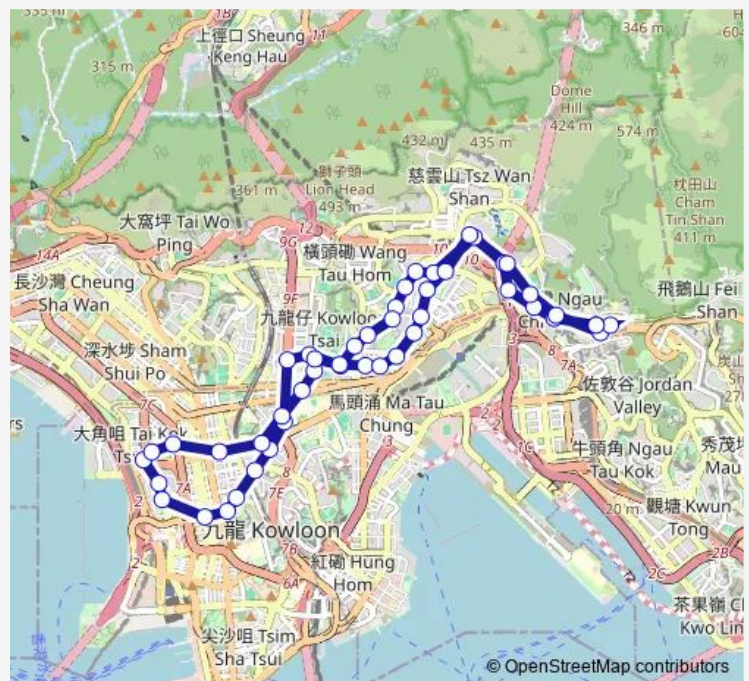

Monday 06:00-21:45

Tuesday 06:00-21:45

Wednesday 06:00-21:45

Thursday 06:00-21:45

Friday 06:00-21:45

Saturday 06:00-19:15

Sunday 06:00-18:45

Route info

Direction: [Kmb] Choi WAN BUS Terminus

Stops: 48

Trip Duration: 0 hour 57 min

10 — Choi WAN - TAI KOK Tsui (Circular)

[Kmb] College Road

[Ctb] Oxford Road, Lancashire Road|[Kmb] Oxford Road

[Ctb] Kowloon Tong Club, Waterloo Road|[Kmb] Kowloon Tong Club