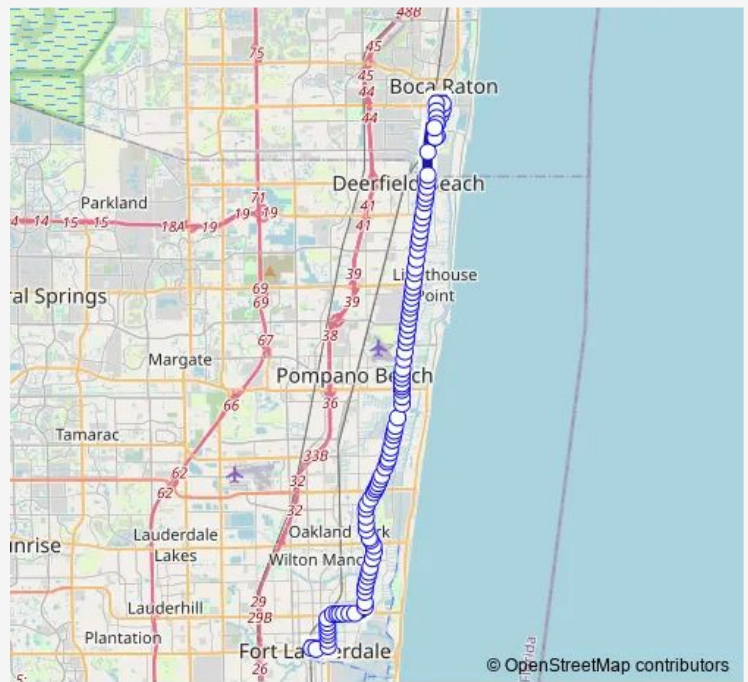

## Bus 10 Federal Hwy Local

[Go to website](#)

**Direction**  
 US 1/Copans Road — Camino Real/US 1  
 37 stops  
[Open route schedule](#)

- US 1/Copans Road
- US 1/Northeast 24th Street
- US 1/Northeast 25th Street
- US 1/Northeast 27th Court
- US 1/Northeast 29th Street
- US 1/Northeast 31st Street
- US 1/Northeast 33rd Street
- US 1/Sample Road (South)
- US 1/Sample Road (North)
- US 1/Northeast 39th Street
- US 1/Northeast 41st Street - (Vintage Drive)
- US 1/Northeast 44th Street
- US 1/Northeast 48th Street
- US 1/Northeast 49th Street
- US 1/Northeast 52nd Street
- US 1/Northeast 54th Street
- US 1/Southeast 13th Court
- US 1/Southeast 12th Street - (Target)
- US 1/Southeast 10th Street
- US 1/Southeast 7th Court
- US 1/Southeast 4th Court

### Route info

Direction: US 1/Copans Road  
 Stops: 37  
 Trip Duration: 0 hour 28 min

10 — Federal Hwy Local

US 1/Southeast 3rd Court - (Church)

US 1/Hillsboro Boulevard - (Southeast 2nd Court)

US 1/Hillsboro Boulevard

US 1/Southeast 14th Street

US 1/Mcnab Road - (Southeast 15th Street)

US 1/Northeast 65th Street

US 1/Imperial Point Hospital