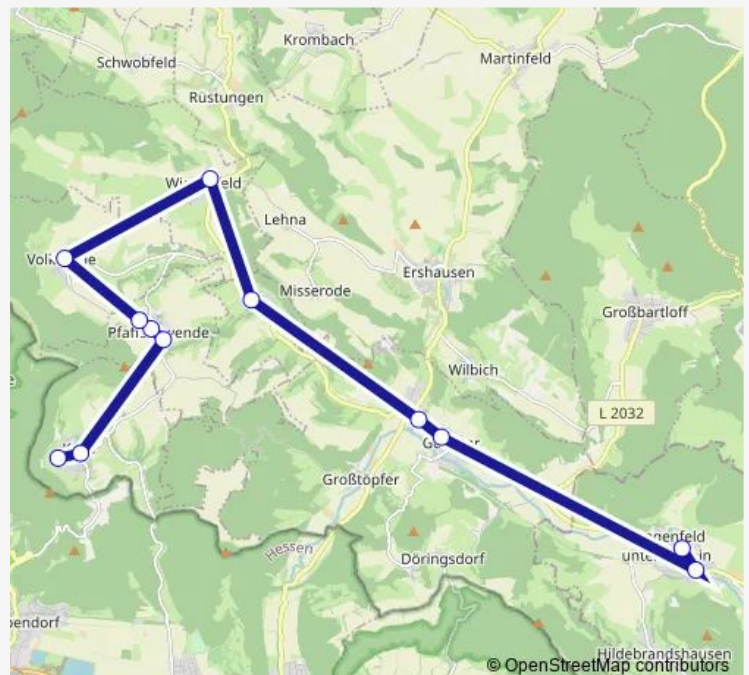

Lengenfeld/Stein, Schule

### Route schedule

Kella, Wendeschleife — Lengenfeld/Stein, Schule

Monday 06:55-06:56

Tuesday 06:55-06:56

Wednesday 06:55-06:56

Thursday 06:55-06:56

Friday 06:55-06:56

Saturday —

### Route info

Direction: Kella, Wendeschleife

Stops: 13

Trip Duration: 0 hour 46 min

## Route info

Direction: Geismar (Eichsfeld), Schule

Stops: 12

Trip Duration: 0 hour 41 min