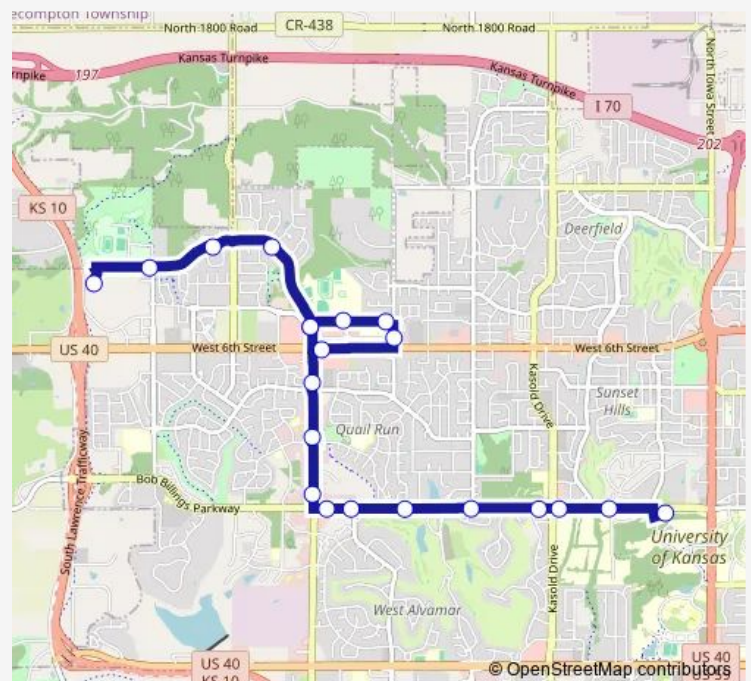

Wednesday 06:51-19:51

Thursday 06:51-19:51

Friday 06:51-19:51

Saturday 06:51-19:51

Sunday —

Route info

Direction: 95 - LMH Health West

Stops: 21

Trip Duration: 0 hour 22 min

10 — Central Station / Rock Chalk Park

Direction

410 B - Central Station — 95 - LMH Health West

21 stops

[Open route schedule](#)

410 B - Central Station

288 - Bob Billings @ Westbrooke

Tuesday 06:30-19:30

Wednesday 06:30-19:30

Thursday 06:30-19:30

Friday 06:30-19:30

Saturday 06:30-19:30

Sunday —

Route info

Direction: 410 B - Central Station