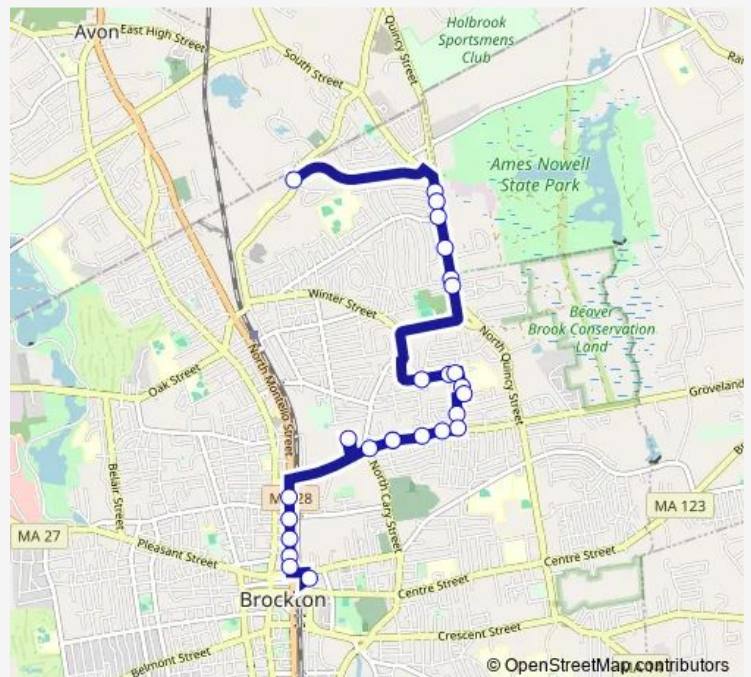

Bus 10 Howard Street

[Go to website](#)

Direction
 Howard St and Lisa Dr Ib — BAT Centre
 26 stops
[Open route schedule](#)

- Howard St and Lisa Dr Ib
- North Quincy St and Jon Dr
- North Quincy St and Brookfield Dr
- North Quincy St and Hovendon Ave Ib
- North Quincy St at Church Entrance Ib
- North Quincy St and Christopher Rd
- North Quincy St and Bedford St
- Coe Rd and Upton St
- Coe Rd and Norwich Rd
- Coe Rd and Alphonse Rd
- Alphonse Rd and Annella Rd
- Alphonse Rd and Waleco Rd
- Colgate Rd and Nicholson Dr
- Colgate Rd and East Ashland St
- East Ashland St and Bishop St
- East Ashland St and Eastfield Dr
- Jehovas Witness Hall
- East Ashland St and Thayer St
- East Ashland St and North Cary St
- Cary Hill Plaza
- North Montello St and Lebanon St

Route schedule

Howard St and Lisa Dr Ib — BAT Centre

Monday	06:00-21:00
Tuesday	06:00-21:00
Wednesday	06:00-21:00
Thursday	06:00-21:00
Friday	06:00-21:00
Saturday	07:40-20:30
Sunday	07:40-17:30

Route info

Direction: Howard St and Lisa Dr Ib

Stops: 26

Trip Duration: 0 hour 25 min

10 — Howard Street

North Montello St and Elliot St

North Montello St and Charles St

North Montello St and Linden St

North Montello St and Court St

BAT Centre

Direction

BAT Centre — Howard St and Lisa Dr Ib

49 stops

[Open route schedule](#)

BAT Centre

Court St and Hunt St

Court St and Manchester St