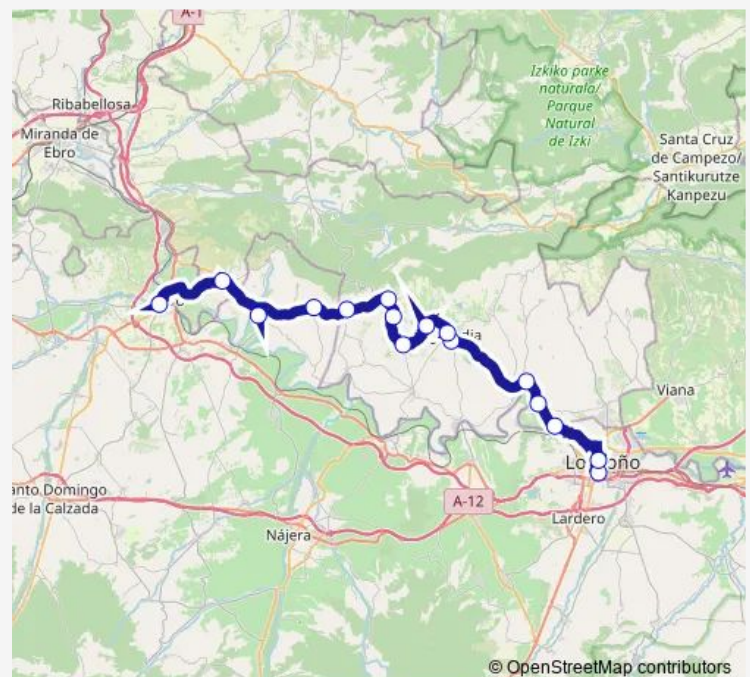

Abalos

SAN Vicente DE LA Sonsierra

Labastida / Bastida

Haro

Route schedule

Logroño Estacion — Haro

Monday 07:45-21:55

Tuesday 07:45-21:55

Wednesday 07:45-21:55

Thursday 07:45-21:55

Friday 07:45-21:55

Saturday 09:30-19:30

Sunday 09:30-19:30

Route info

Direction: Logroño Estacion

Stops: 16

Trip Duration: 1 hour 4 min

10 — Logroño - Haro

Direction

Haro — Logroño Estacion

16 stops

[Open route schedule](#)

Haro

Labastida / Bastida

Monday 06:25-18:20

Tuesday 06:25-18:20

Wednesday 06:25-18:20

Thursday 06:25-18:20

Friday 06:25-18:20

Saturday 09:40-17:50

Sunday 09:40-17:50

Route info