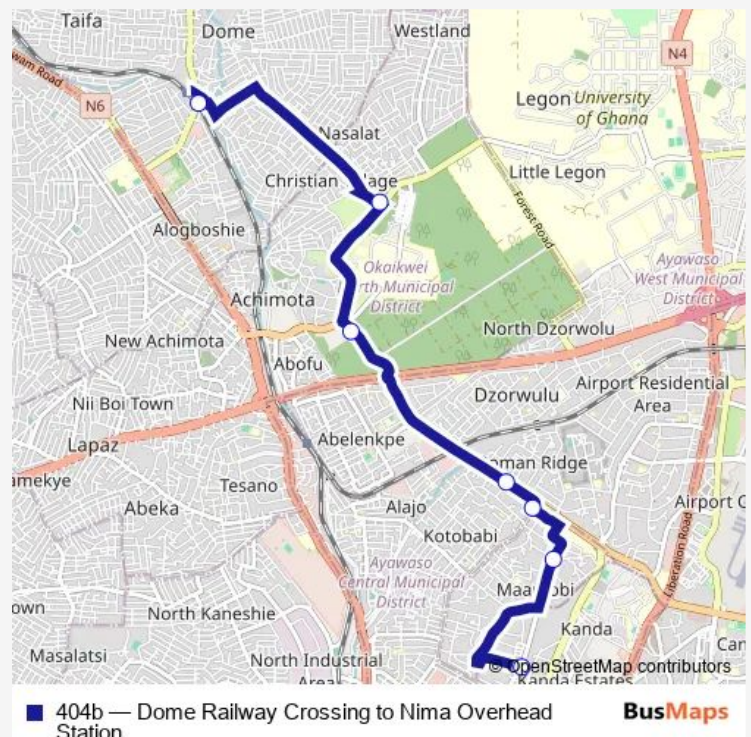

Bus 404b Dome Railway Crossing to Nima Overhead Station

[Go to website](#)

Direction

Terminal Dome Railway Crossing — Terminal Nima Overhead Station

7 stops

[Open route schedule](#)

Terminal Dome Railway Crossing

Eco Bank 404

Girls Guide

Roman Ridge

Pig Farm Down

Maamobi Market

Terminal Nima Overhead Station

Route schedule

Terminal Dome Railway Crossing — Terminal Nima Overhead Station

Monday 10:56

Tuesday 10:56

Wednesday 10:56

Thursday 10:56

Friday 10:56

Saturday 10:56

Sunday 10:56

Route info

Direction: Terminal Dome Railway Crossing

Stops: 7

Trip Duration: 0 hour 52 min

404b Bus time schedules and route maps are available in an offline PDF at busmaps.com. Use the busmaps.com website to see live bus times, train schedule or subway schedule, and step-by-step directions for all public transit in Accra