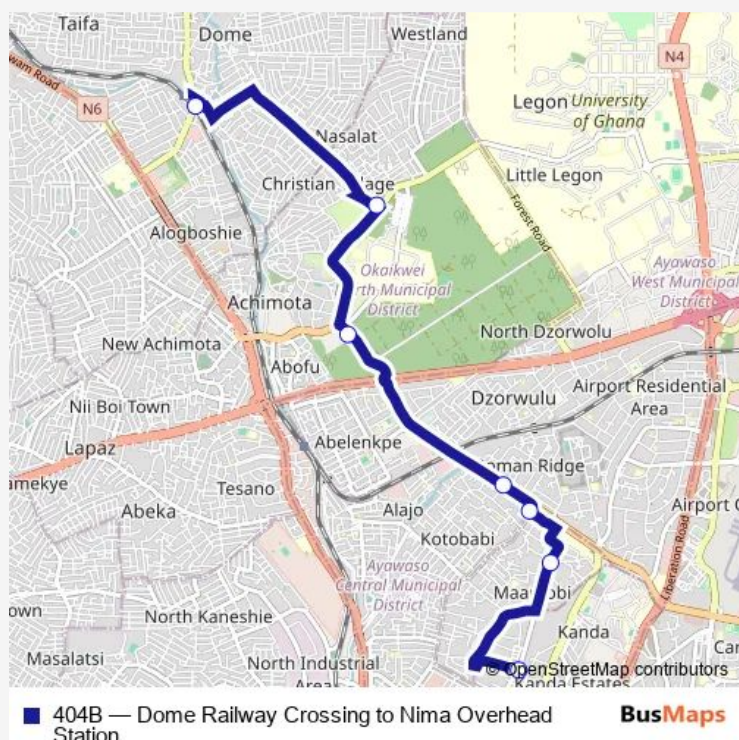

Bus 404B Dome Railway Crossing to Nima Overhead Station

[Go to website](#)

Direction

Terminal Dome Railway Crossing — Terminal Nima Overhead Station

7 stops

[Open route schedule](#)

Terminal Dome Railway Crossing

Eco Bank 404

Girls Guide

Roman Ridge

Pig Farm Down

Maamobi Market

Terminal Nima Overhead Station

Route schedule

Terminal Dome Railway Crossing — Terminal Nima Overhead Station

Monday 10:56

Tuesday 10:56

Wednesday 10:56

Thursday 10:56

Friday 10:56

Saturday 10:56

Sunday 10:56

Route info

Direction: Terminal Dome Railway Crossing

Stops: 7

Trip Duration: 0 hour 52 min

404B Bus time schedules and route maps are available in an offline PDF at busmaps.com. Use the busmaps.com website to see live bus times, train schedule or subway schedule, and step-by-step directions for all public transit in Accra