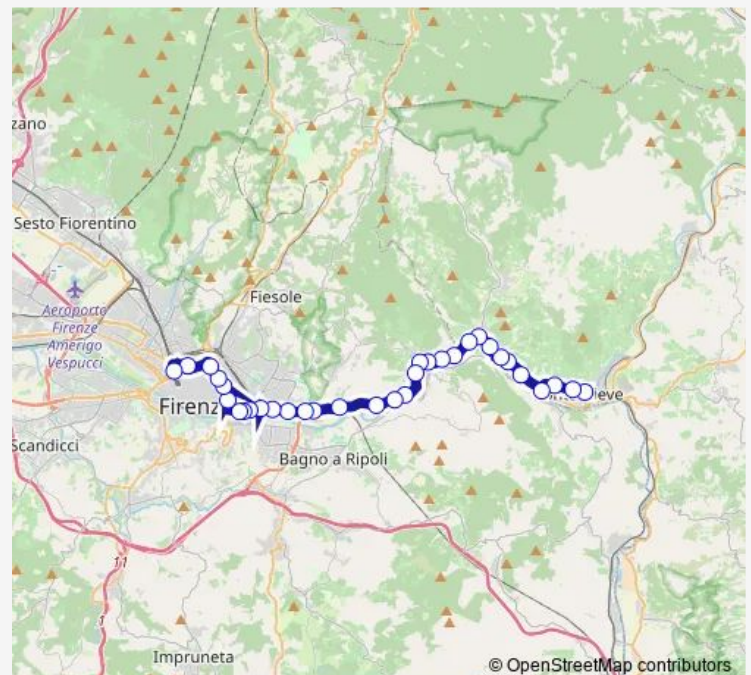

Saturday —

Sunday —

Route info

Direction: Le Falle

Stops: 11

Trip Duration: 0 hour 15 min

345 A — Firenze-Pontassieve

BusMaps

Direction

Pontassieve Fs — Montelungo

33 stops

[Open route schedule](#)

Pontassieve Fs

Ruffino

I Veroni

Pontassieve Zona Industriale

Monday 07:05

Tuesday 07:05

Wednesday 07:05

Thursday 07:05

Friday 07:05

Saturday —

Sunday —

Route info