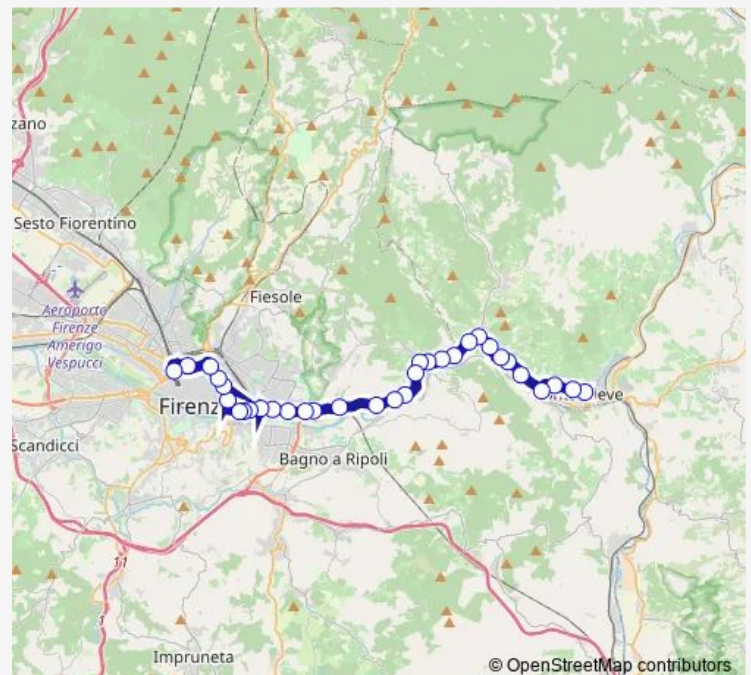

Saturday —

Sunday —

Route info

Direction: Le Falle

Stops: 11

Trip Duration: 0 hour 15 min

345 A — Firenze-Pontassieve

Direction

Pontassieve Fs — Montelungo

33 stops

[Open route schedule](#)

Pontassieve Fs

Ruffino

I Veroni

Pontassieve Zona Industriale

Le Sieci 4_V

Stops: 38

Trip Duration: 0 hour 50 min

Rovezzano_V

Varlungo_V

Via Aretina_V

Bellariva

Via Lanza

Via Piagentina