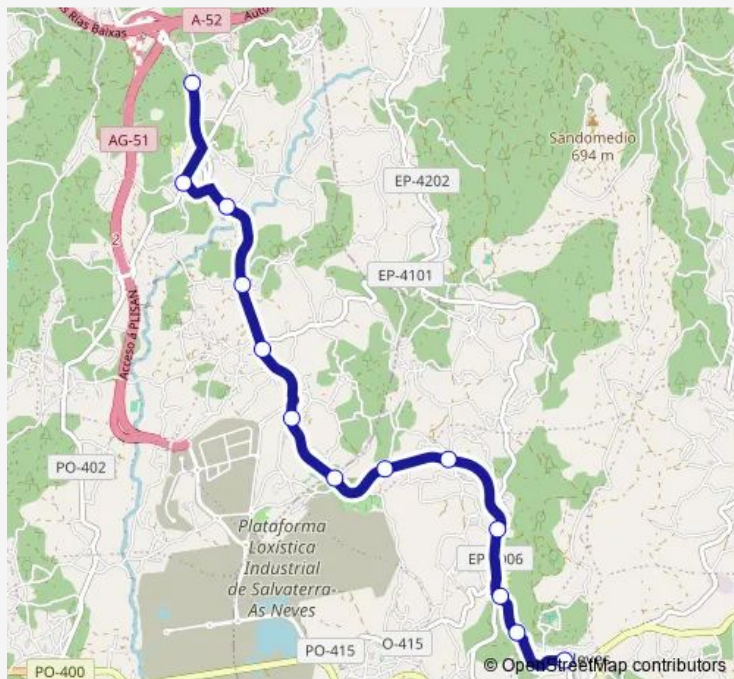

### Route schedule

As Neves — Leirado Queimadiña

Monday 15:20

Tuesday —

Wednesday —

Thursday —

Friday 15:20

Saturday —

### Route info

Direction: As Neves

Stops: 13

Trip Duration: 0 hour 15 min

XG888057 — As Neves-Lierado Queimadiña

XG888057 Bus time schedules and route maps are available in an offline PDF at [busmaps.com](https://busmaps.com). Use the [busmaps.com](https://busmaps.com) website to see live bus times, train schedule or subway schedule, and step-by-step directions for all public transit in Valencia