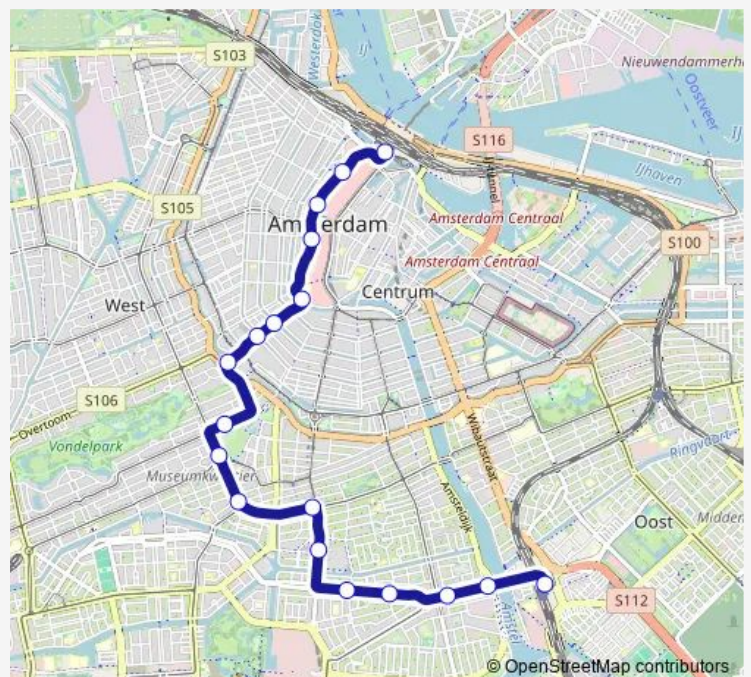

Amsterdam, Roelof Hartplein

Amsterdam, De Pijp

Amsterdam, Van Hilligaertstraat

Amsterdam, Maasstraat

Amsterdam, Waalstraat

Amsterdam, Victorieplein

Amsterdam, Amsteldijk

Amsterdam, Amstelstation

Route schedule

Amsterdam, Centraal Station — Amsterdam, Amstelstation

Monday 05:50-00:47⁺¹

Tuesday 05:50-00:47⁺¹

Wednesday 05:50-00:47⁺¹

Thursday 05:50-00:47⁺¹

Friday 05:50-00:47⁺¹

Saturday 06:37-00:47⁺¹

Sunday 07:08-00:47⁺¹

Route info

Direction: Amsterdam, Centraal Station

Stops: 18

Trip Duration: 0 hour 27 min

Direction

Amsterdam, Amstelstation — Amsterdam, Centraal Station

18 stops