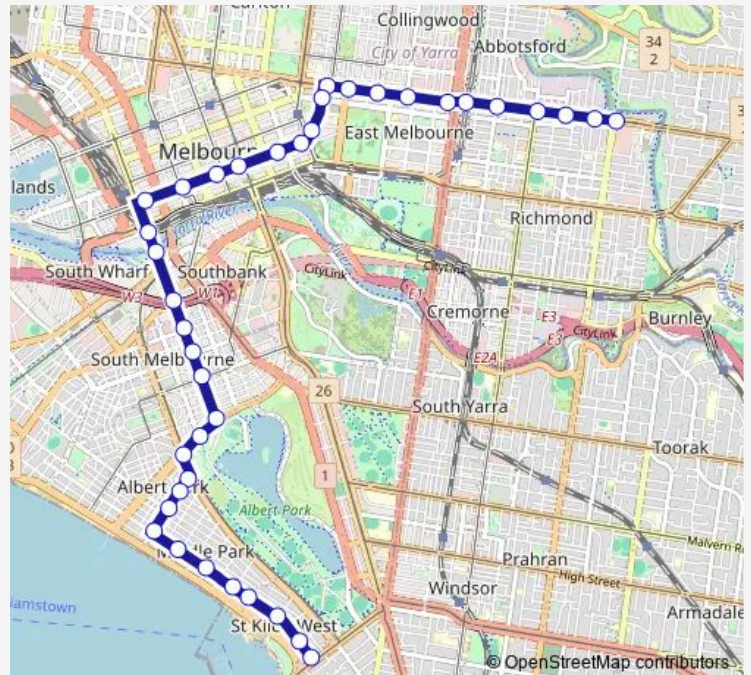

Route schedule

125a-Southbank Tram Depot/Light Rail (South Melbourne)  
 — 1-Spencer St/Collins St (Melbourne City)

Monday	—
Tuesday	—
Wednesday	—
Thursday	—
Friday	05:07-06:55
Saturday	05:08-07:17
Sunday	—

Route info

Direction: 125a-Southbank Tram Depot/Light Rail (South Melbourne)

Stops: 5

Trip Duration: 0 hour 6 min

12 — St Kilda (Fitzroy St) - Victoria Gardens

## Route info

Direction: 24-Burnley St/Victoria St (Richmond)

Stops: 12

Trip Duration: 0 hour 16 min