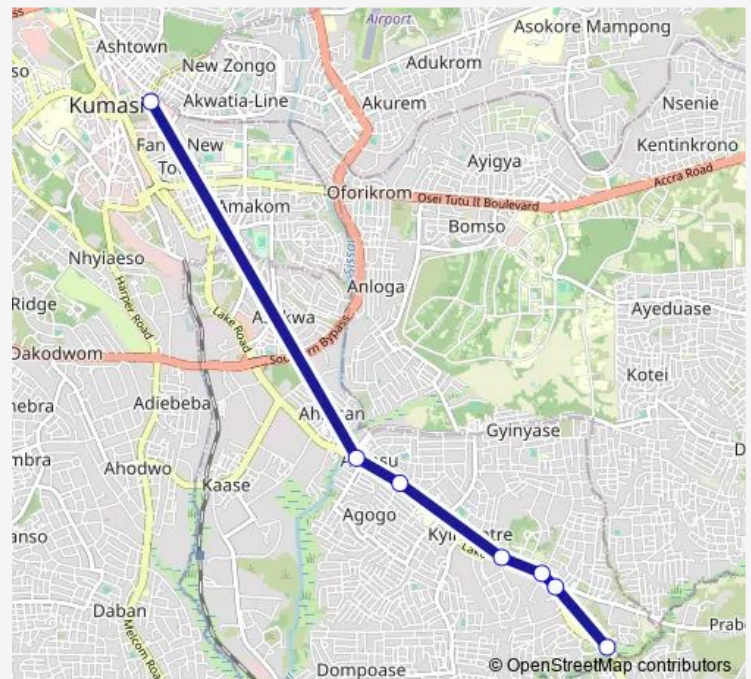

### Direction

stop\_127 — stop\_197

7 stops

[Open route schedule](#)

stop\_127

stop\_185

stop\_183

stop\_178

### Route schedule

stop\_127 — stop\_197

Monday 00:00

Tuesday 00:00

Wednesday 00:00

Thursday 00:00

Friday 00:00

Saturday 00:00

### Route info

Direction: stop\_127

Stops: 7

Trip Duration: 0 hour 28 min

12 — 12I

**Direction**

stop\_403 — stop\_185

6 stops

## Route schedule

stop\_403 — stop\_185

Monday	00:00
Tuesday	00:00
Wednesday	00:00
Thursday	00:00
Friday	00:00
Saturday	00:00
Sunday	00:00