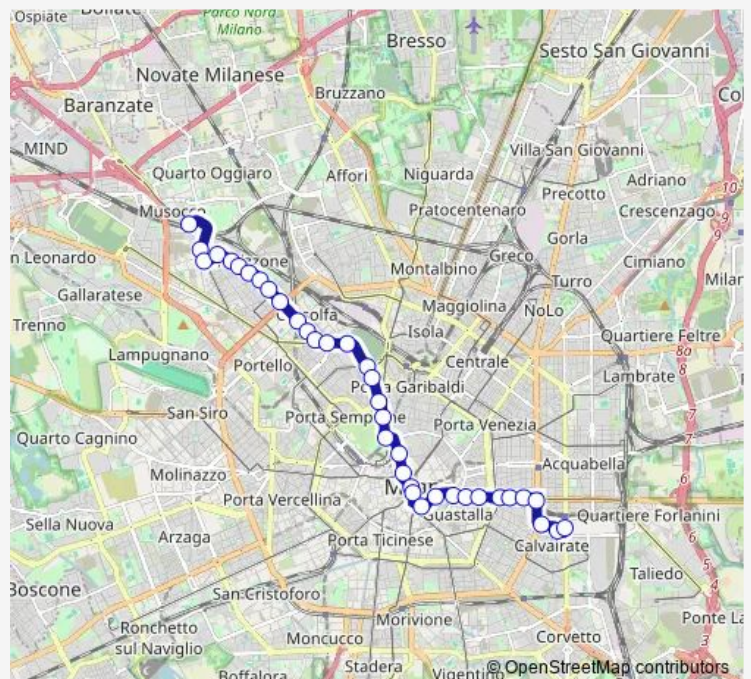

via bramante via giannone

via bramante via sarpi

p.le cim.monumentale via bramante

Route schedule

v.le molise — certosa fs

Monday 05:17-01:7⁺¹

Tuesday 05:17-01:7⁺¹

Wednesday 05:17-01:7⁺¹

Thursday 05:17-01:7⁺¹

Friday 05:17-01:7⁺¹

Saturday 05:17-01:7⁺¹

Sunday 05:17-01:7⁺¹

Route info

Direction: v.le molise

Stops: 37

Trip Duration: 1 hour 10 min